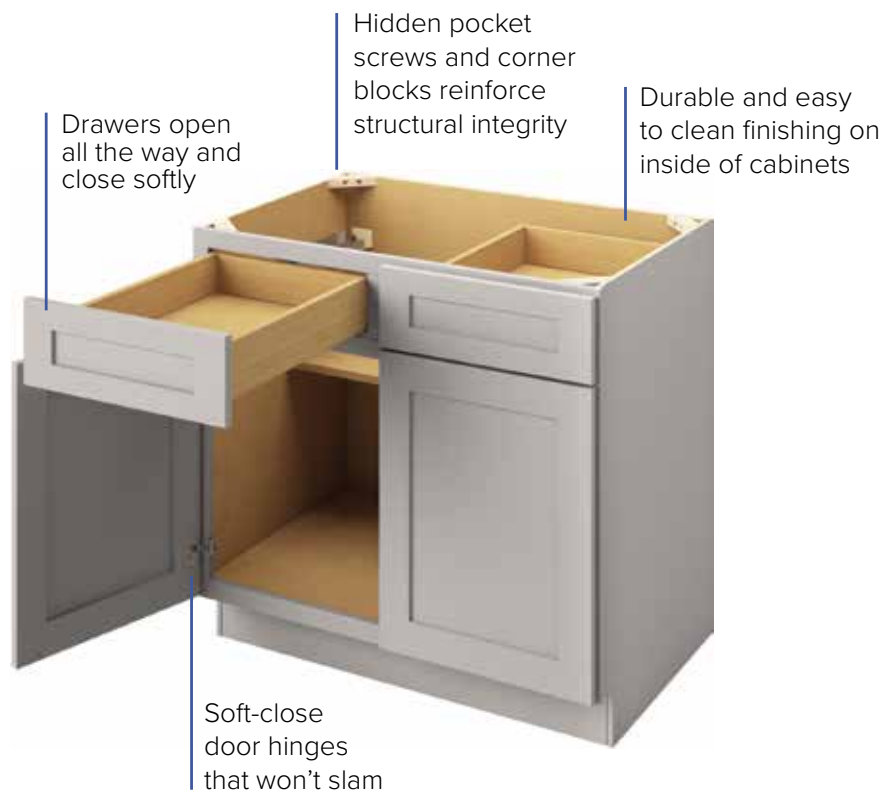

ESSENTIALS COLLECTION

Hatteras Cabinets in Pebble Grey

The Essentials Collection features reliable hardware and sturdy construction that create a quality cabinet at a great value.

Door Style: Hatteras

- High-quality wood construction
- Premium 100% water-based finishes
- Beautiful, finished interior
- 3/4" thick shelves

Thoughtfully Designed, Carefully Crafted

NorthPoint Cabinetry features quality you can see and feel.

Pretty on the Inside, Too

NorthPoint Cabinetry features a clean and beautifully finished birch interior that enhances the cabinet's luxurious, high-quality appeal. Meaningful yet hidden reinforcements — like solid wood corner blocks and strategically placed pocket screws — help reinforce the integrity and beauty of the cabinet.

Premium Drawer Boxes

Dovetail joinery is the hallmark of high-quality drawer boxes. With a finished interior, 1/2" thick drawer bottom, solid hardwood material, and the silky-smooth glide of the concealed slides, you have a drawer box that will withstand all the demands of a bustling kitchen.

Structural Integrity

These cleverly designed cabinets boast an innovative construction that provides robust quality. Shelves are constructed from an impressive 3/4" thick veneered plywood, preventing sagging over time under the weight of normal use. Take comfort that these well-constructed cabinets will stand the test of time.