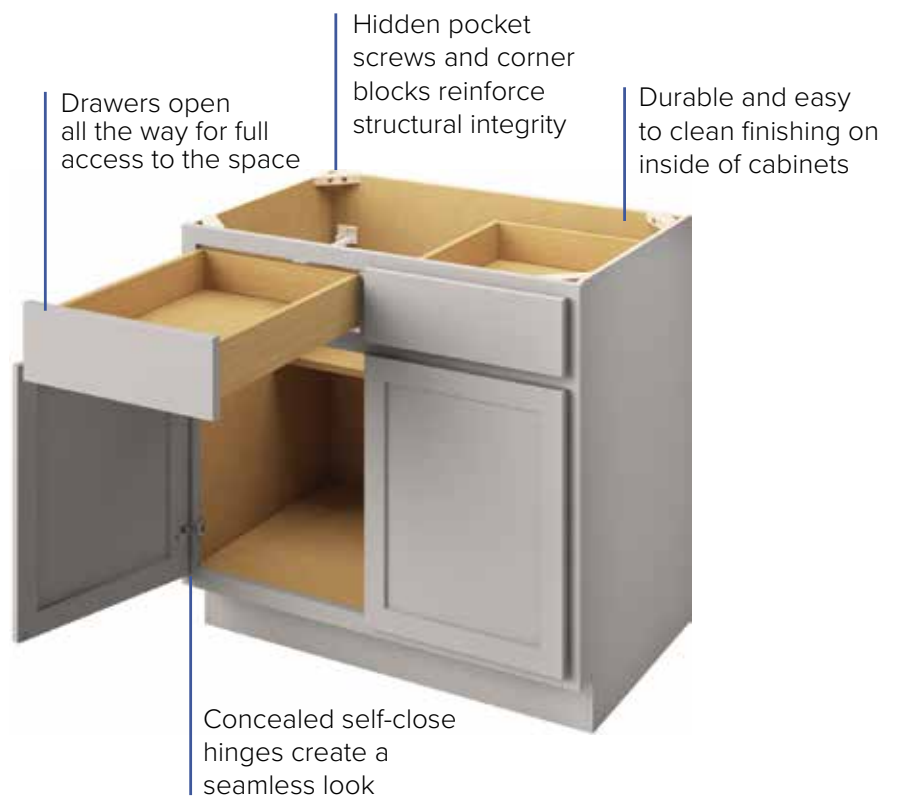

ESSENTIALS COLLECTION

Hatteras Cabinets in Pebble Grey

The Essentials Collection features reliable hardware and sturdy construction that create a quality cabinet at a great value.

Door Style: Hatteras

- High-quality wood construction
- Premium 100% water-based finishes
- Beautiful, finished interior
- 3/4" thick shelves

Thoughtfully Designed, Carefully Crafted

NorthPoint Cabinetry features quality you can see and feel.

Pretty on the Inside, Too

NorthPoint Cabinetry features a clean and beautifully finished birch interior that enhances the cabinet's luxurious, high-quality appeal. Meaningful yet hidden reinforcements — like solid wood corner blocks and strategically placed pocket screws — help reinforce the integrity and beauty of the cabinet.

Premium Drawer Boxes

Dovetail joinery is the hallmark of high-quality drawer boxes. With a finished interior, 1/2" thick drawer bottom, solid hardwood material, and the silky-smooth glide of the concealed slides, you have a drawer box that will withstand all the demands of a bustling kitchen.

Structural Integrity

These cleverly designed cabinets boast an innovative construction that provides robust quality. Shelves are constructed from an impressive 3/4" thick veneered plywood, preventing sagging over time under the weight of normal use. Take comfort that these well-constructed cabinets will stand the test of time.