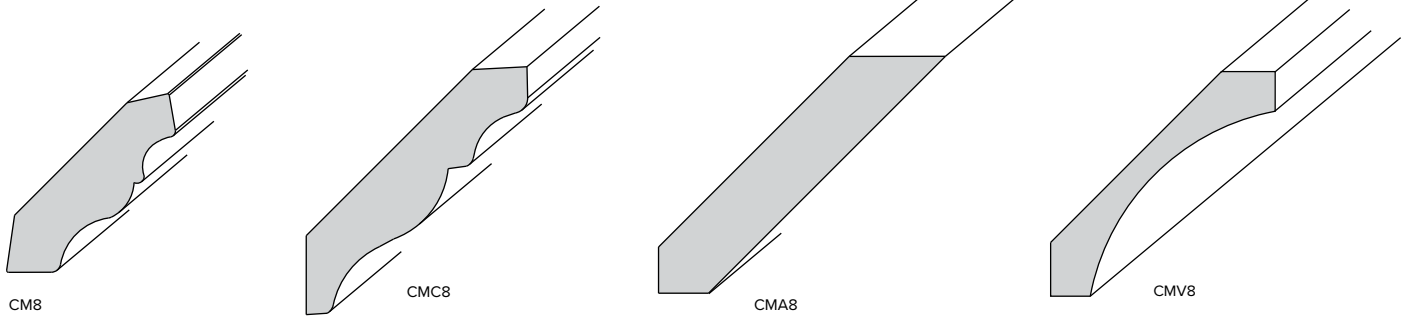

Base Filler

SKU	Espresso (-ESP)	Slate (-SL)	Pebble Grey (-PGRY)	Polar White (-PWH)
BF3	\$37	\$37	\$37	\$37
BF6	\$59	\$59	\$59	\$59

Moulding

SKU	Description	Espresso (-ESP)	Slate (-SL)	Pebble Grey (-PGRY)	Polar White (-PWH)
BM8	Batten	\$40	\$40	\$40	\$40
CM8	Crown	\$179	\$179	\$179	\$179
CMA8	Crown	\$231	\$231	\$231	\$231
CMC8	Crown	\$236	\$236	\$236	\$236
CMV8	Crown	\$231	\$231	\$231	\$231
DM8	Dentil	\$48	\$48	\$48	\$48
ICM8	Inside Corner	\$45	\$45	\$45	\$45
LRB8	Light Rail	\$91	\$91	\$91	\$91
LRD8	Light Rail	\$100	\$100	\$100	\$100
LRS8	Light Rail	\$80	\$80	\$80	\$80
OCM8-135	Outside Corner	\$47	\$47	\$47	\$47
OCM8	Outside Corner	\$48	\$48	\$48	\$48
QR8	Quarter Round	\$41	\$41	\$41	\$41
RM8	Rope	\$41	\$41	\$41	\$41
SCM8	Scribe	\$40	\$40	\$40	\$40
SHM8	Shoe	\$41	\$41	\$41	\$41
TKC8	Toe Kick	\$28	\$28	\$28	\$28
FB8	Furniture Base	\$233	\$233	\$233	\$233