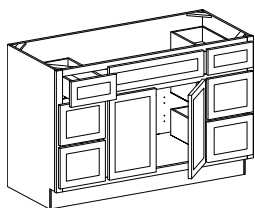

Vanity cabinets – 3 drawer

SKU	HATTERAS				CATALINA				MAUI			
	Espresso (-HES)	Slate (-HSL)	Pebble Grey (-HGR)	Polar White (-HWH)	Espresso (-CES)	Slate (-CSL)	Pebble Grey (-CGR)	Polar White (-CWH)	Espresso (-MES)	Slate (-MSL)	Pebble Grey (-MGR)	Polar White (-MWH)
VDB12-3	$614	$627	$627	$627	$713	$747	$747	$747	$713	$747	$747	$747
VDB15-3	$670	$684	$684	$684	$780	$804	$804	$804	$780	$804	$804	$804
VDB18-3	$731	$746	$746	$746	$852	$866	$866	$866	$852	$866	$866	$866
VDB21-3	$798	$814	$814	$814	$931	$931	$931	$931	$931	$931	$931	$931

Vanity cabinets – combo

SKU	HATTERAS				CATALINA				MAUI			
	Espresso (-HES)	Slate (-HSL)	Pebble Grey (-HGR)	Polar White (-HWH)	Espresso (-CES)	Slate (-CSL)	Pebble Grey (-CGR)	Polar White (-CWH)	Espresso (-MES)	Slate (-MSL)	Pebble Grey (-MGR)	Polar White (-MWH)
VCDB60-3	$1,137	$1,180	$1,180	$1,180	$1,307	$1,363	$1,363	$1,363	$1,307	$1,363	$1,363	$1,363
VCDB60-6	$1,407	$1,476	$1,476	$1,476	$1,634	$1,768	$1,768	$1,768	$1,634	$1,768	$1,768	$1,768

Linen cabinets

SKU	HATTERAS				CATALINA				MAUI			
	Espresso (-HES)	Slate (-HSL)	Pebble Grey (-HGR)	Polar White (-HWH)	Espresso (-CES)	Slate (-CSL)	Pebble Grey (-CGR)	Polar White (-CWH)	Espresso (-MES)	Slate (-MSL)	Pebble Grey (-MGR)	Polar White (-MWH)
VL1584	$850	$931	$931	$931	$1,020	$1,046	$1,046	$1,046	$1,020	$1,046	$1,046	$1,046
VL1884	$951	$1,042	$1,042	$1,042	$1,140	$1,171	$1,171	$1,171	$1,140	$1,171	$1,171	$1,171
VL2484	$1,151	$1,246	$1,246	$1,246	$1,388	$1,407	$1,407	$1,407	$1,388	$1,407	$1,407	$1,407