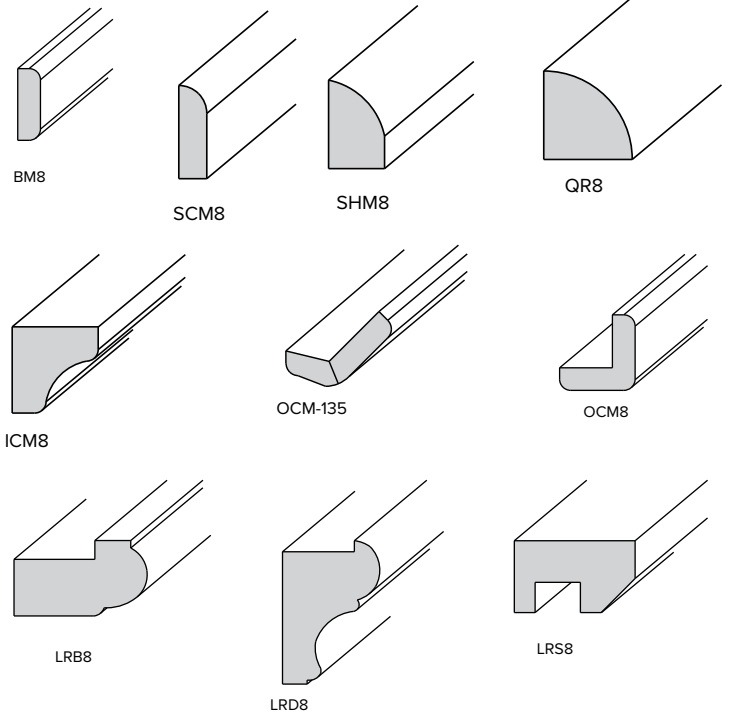

Moulding

SKU	Description	Espresso (-ESP)	Slate (-SL)	Pebble Grey (-PGRY)	Polar White (-PWH)
BM8	Batten	$40	$40	$40	$40
CM8	Crown	$179	$179	$179	$179
CMA8	Crown	$231	$231	$231	$231
CMC8	Crown	$236	$236	$236	$236
CMV8	Crown	$231	$231	$231	$231
DM8	Dentil	$48	$48	$48	$48
ICM8	Inside Corner	$45	$45	$45	$45
LRB8	Light Rail	$91	$91	$91	$91
LRD8	Light Rail	$100	$100	$100	$100
LRS8	Light Rail	$80	$80	$80	$80
OCM8-135	Outside Corner	$47	$47	$47	$47
OCM8	Outside Corner	$48	$48	$48	$48
QR8	Quarter Round	$41	$41	$41	$41
RM8	Rope	$41	$41	$41	$41
SCM8	Scribe	$40	$40	$40	$40
SHM8	Shoe	$41	$41	$41	$41
TKC8	Toe Kick	$28	$28	$28	$28
FB8	Furniture Base	$233	$233	$233	$233