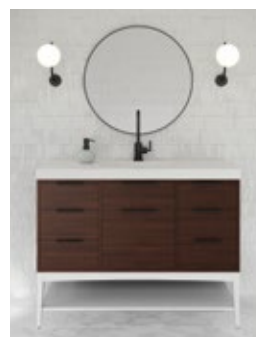

Design Idea—Mix it Up

For a trendy look that will make the vanity the focal point of the bathroom, mix and match vanity and leg finishes. Try a Dark Walnut vanity with White legs, or a Blue Steel vanity with Dark Walnut legs.

WHERE CAN I FIND THAT HARDWARE?

The decorative hardware included on this vanity is from the Edgefield Collection. Find it in the Knobs & Pulls section of this catalog on page 140.