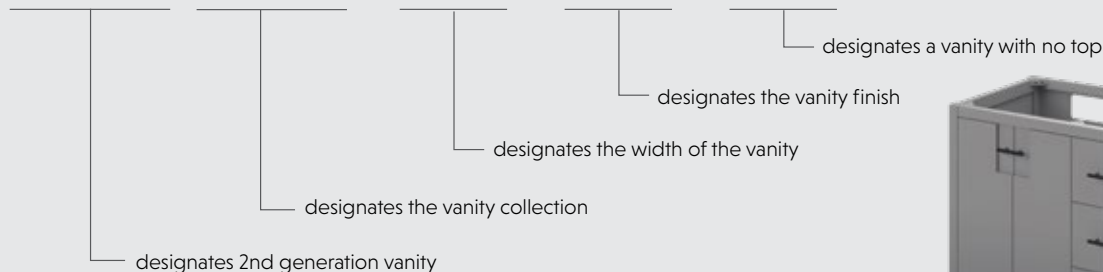

VANITY PART NUMBER KEY

Example (60" Grey Katara Vanity with No Top):

VN2KAT-60-GR-NT