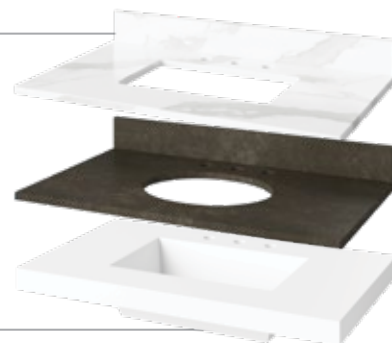

STEP 2

Select a vanity top color & material

- Choose from multiple different top colors in 3 types of material
- Matching backsplash included (except White Stone Resin)
- Pages 281–283