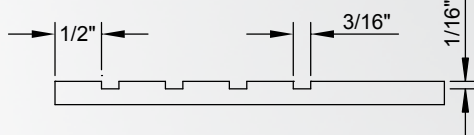

DEN5^{XX}

Height	Depth	Sold in Multiples of: 64 linear feet (8 sticks)	Alder (ALD), Cherry (CH), Hard Maple (HMP), Oak (OK), Poplar (POP)
1/2"	1/4"