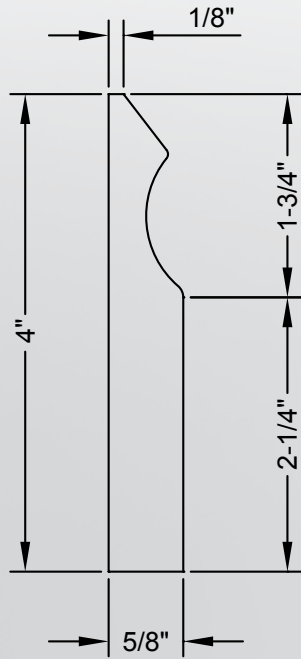

"xx" in item number represents species code

BASE1-4-xx

Height	Depth	Sold in Multiples of:	Hard Maple (HMP), Poplar (POP)
4"	5/8"	24 linear feet (3 sticks)