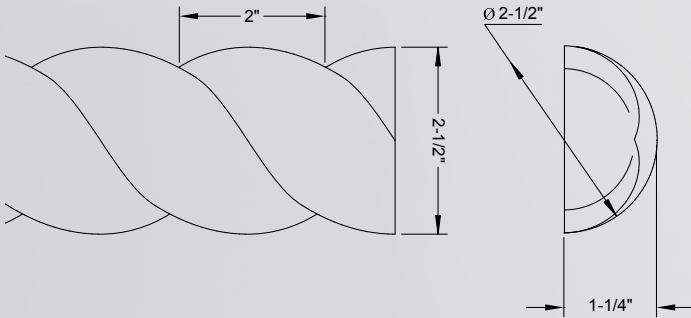

Half Round Rope

Moulding & Trim

"xx" in item number represents species code

Shown actual size

RMH250xx					
Height	Depth	Sold in Multiples of: 24 linear feet (3 sticks)	Alder (ALD), Cherry (CH), Hard Maple (HMP), Oak (OK), Poplar (POP)		
2-1/2"	1-1/4"