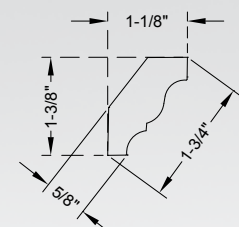

Alder (ALD), Cherry (CH),
Hard Maple (HMP), Oak
(OK), Poplar (POP)

SC3XX

Height	Depth
2-5/8"	3/4"

Sold in Multiples of:
24 linear feet (3 sticks)

Alder (ALD), Cherry (CH),
Hard Maple (HMP), Oak
(OK), Poplar (POP)

SC16XX

Height	Depth
2-1/4"	3/4"

Sold in Multiples of:
24 linear feet (3 sticks)

Alder (ALD), Cherry (CH),
Hard Maple (HMP), Oak
(OK), Poplar (POP)

SC13XX[†]

Height	Depth
1-3/4"	5/8"

Sold in Multiples of:
24 linear feet (3 sticks)