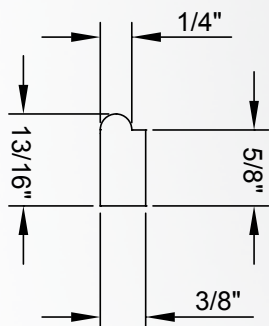

BFM1^{xx}			
Height	Depth	Sold in Multiples of: 64 linear feet (8 sticks)	Alder (ALD), Cherry (CH), Hard Maple (HMP), Oak (OK), Poplar (POP)
13/16"	3/8"