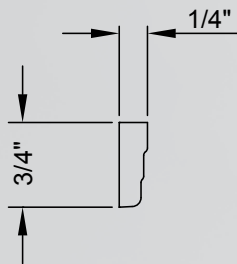

Shown actual size

SCRIBE1xx

Height	Depth	Sold in Multiples of: 64 linear feet (8 sticks)	Alder (ALD), Cherry (CH), Hard Maple (HMP), Oak (OK), Poplar (POP)
3/4"	3/16"		

SCRIBE2xx

Height	Depth	Sold in Multiples of: 64 linear feet (8 sticks)	Alder (ALD), Hard Maple (HMP), Oak (OK)
1-1/4"	1/4"		