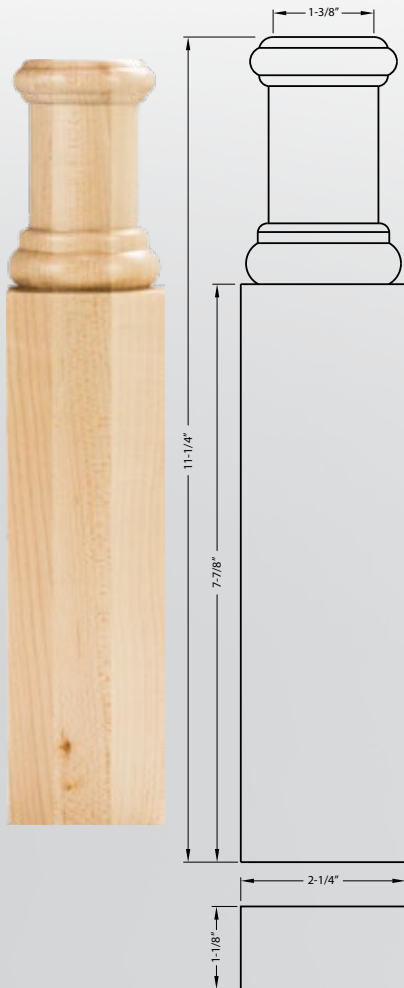

Transition Blocks

Moulding & Trim