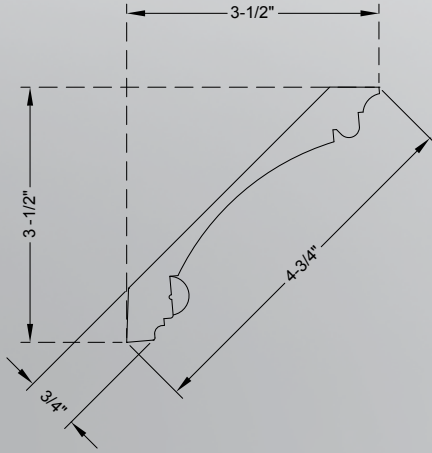

Rope Crown

Moulding
& Trim

"xx" in item number represents species code

MC2XX

Height	Depth	Sold in Multiples of: 24 linear feet (3 sticks)	Alder (ALD), Cherry (CH), Hard Maple (HMP), Oak (OK), Poplar (POP)
4-3/4"	3/4"