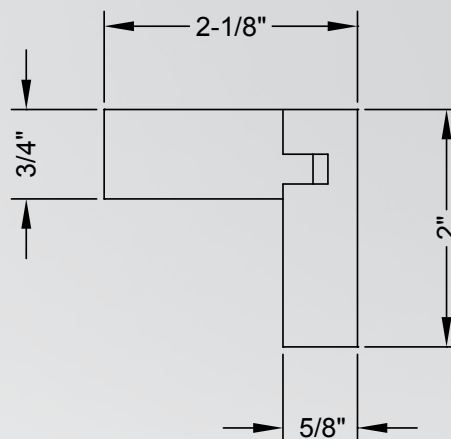

Stemware

Moulding
& Trim

"xx" in item number represents species code

Shown actual size

STMW-xx

Height	Depth	Sold in Multiples of:	Alder (ALD), Hard Maple (HMP)
3/4"	3-3/16"	24 linear feet (3 sticks)	

Priced by the linear foot (LF) and sold by the 8' stick.
Sold in multiples designated in item tables below.