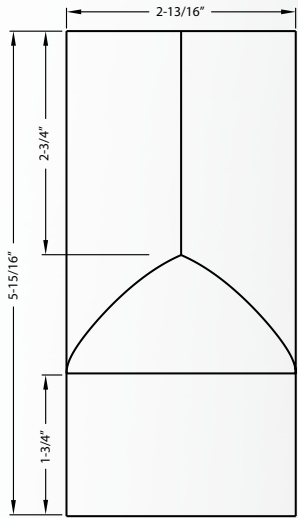

Rubberwood

PLN2

Width	Depth	Height
3-1/2"	7/8"	10"
Carton Quantity:		25

Rubberwood

Moulding Cornice Blocks

Outside Cornice Block

Inline Cornice Block

Inside Cornice Block