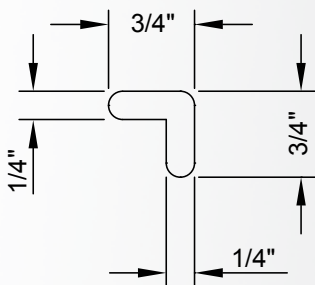

OCM1^{xx}			
Height	Depth	Sold in Multiples of: 40 linear feet (5 sticks)	Alder (ALD), Cherry (CH), Hard Maple (HMP), Oak (OK), Poplar (POP)
3/4"	3/4"