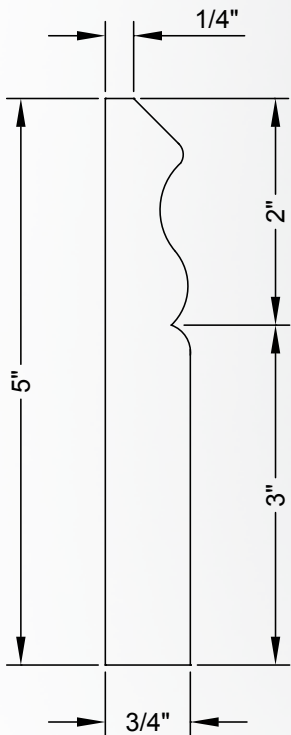

BASE2-5-XX			
<i>Height</i>	<i>Depth</i>	Sold in Multiples of: 24 linear feet (3 sticks)	Hard Maple (HMP), Poplar (POP)
5"	3/4"