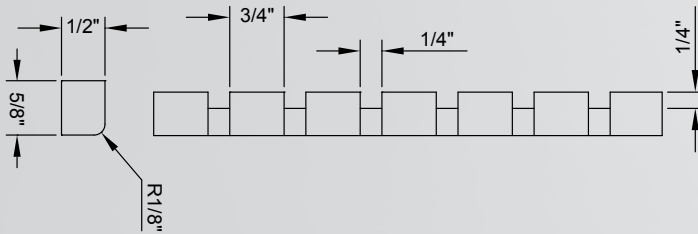

DEN8xx			
<i>Height</i>	<i>Depth</i>	Sold in Multiples of: 40 linear feet (5 sticks)	Alder (ALD), Cherry (CH), Hard Maple (HMP), Oak (OK), Poplar (POP)
5/8"	1/2"