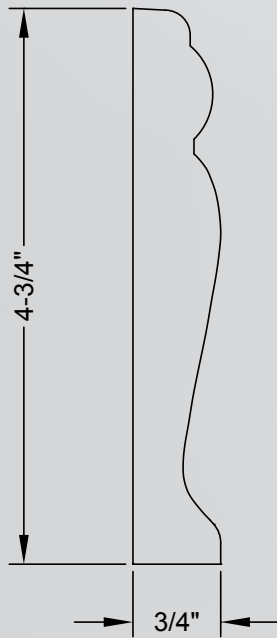

"xx" in item number represents species code

BASE5-xx			
<i>Height</i>	<i>Depth</i>	Sold in Multiples of:	<i>Hard Maple (HMP), Poplar (POP)</i>
4-3/4"	3/4"	24 linear feet (3 sticks)