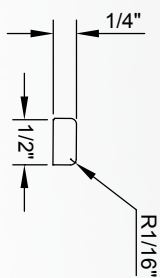

DEN5^{XX}

Height	Depth	Sold in Multiples of: 64 linear feet (8 sticks)	Alder (ALD), Cherry (CH), Hard Maple (HMP), Oak (OK), Poplar (POP)
1/2"	1/4"