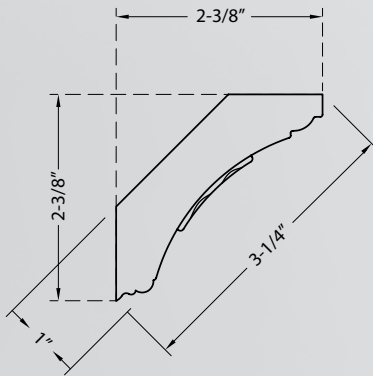

HCM08^{xx}

Height	Depth	Repeat	Sold in Multiples of:	Species
3-1/4"	1"	16-7/8"	8 Linear Feet (1 stick)	Basswood (BW), Cherry (CH), Maple (MP)