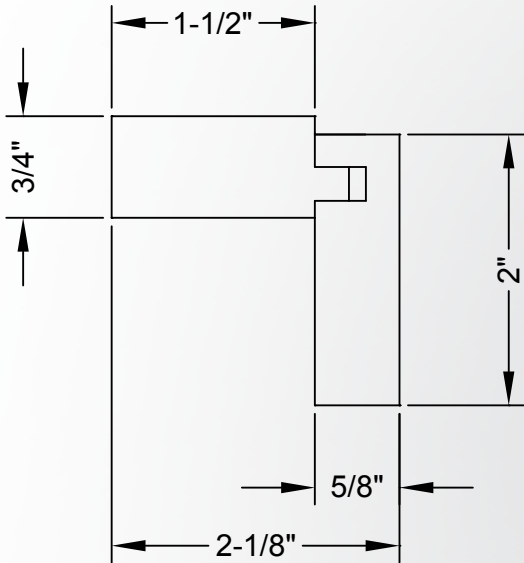

Light Rail

Priced by the linear foot (LF) and sold by the 8' stick.
Sold in multiples designated in item tables below.

Shown actual size

LR005-XX

Height	Depth	Sold in Multiples of: 24 linear feet (3 sticks)	Alder (ALD), Cherry (CH), Hard Maple (HMP), Oak (OK), Poplar (POP)
2-1/8"	2-1/8"		