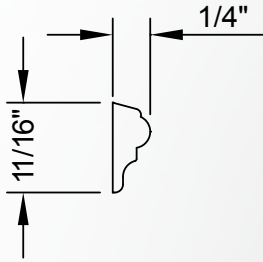

Embossed

Priced by the linear foot (LF) and sold by the 8' stick.
Sold in multiples designated in item tables below.

EM-3xx[†]

Height	Depth	Sold in Multiples of:	Poplar (POP)
11/16"	1/4"	24 linear feet (3 sticks)