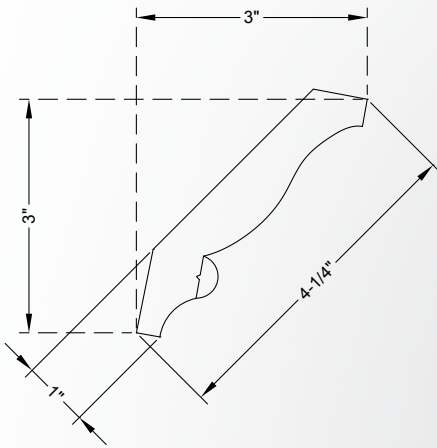

Rope Crown

Priced by the linear foot (LF) and sold by the 8' stick.
Sold in multiples designated in item tables below.

RC1_{XX}

Height	Depth	Sold in Multiples of: 24 linear feet (3 sticks)	Alder (ALD), Cherry (CH), Hard Maple (HMP), Oak (OK), Poplar (POP)
4-1/4"	3/4"