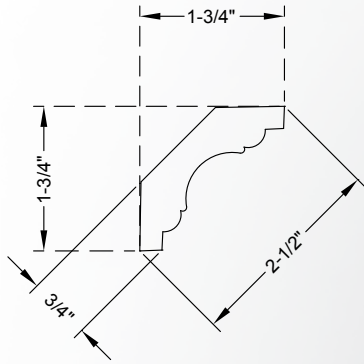

Cove Crown

Priced by the linear foot (LF) and sold by the 8' stick.
Sold in multiples designated in item tables below.

MC8_{XX}	
<i>Height</i>	<i>Depth</i>
2-1/2"	3/4"
Sold in Multiples of: 24 linear feet (3 sticks)	

Alder (ALD), Cherry (CH),
Hard Maple (HMP), Poplar
(POP)