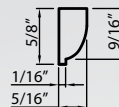

©

HCM14^{xx}

Height	Depth	Repeat	Sold in Multiples of:	Species
5/8"	5/16"	1"	8 Linear Feet (1 stick)	Maple (MP)