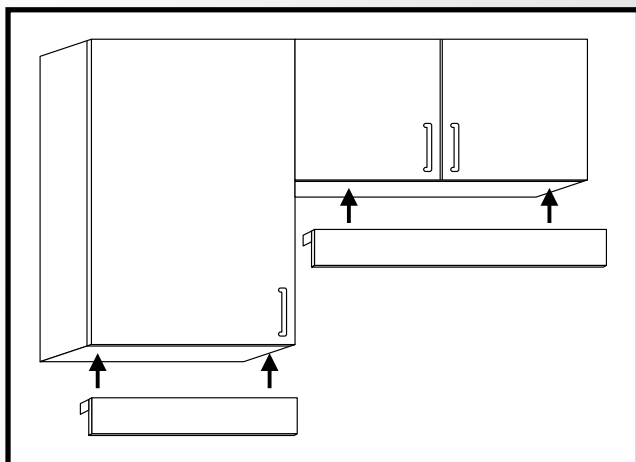

Light Rail

Priced by the linear foot (LF) and sold by the 8' stick.
Sold in multiples designated in item tables below.

*Designed for
Frameless
Cabinets*

LR005-F-XX			
<i>Height</i>	<i>Depth</i>	Sold in Multiples of: 24 linear feet (3 sticks)	<i>Alder (ALD), Cherry (CH), Hard Maple (HMP), Oak (OK), Poplar (POP)</i>
2"	2-1/8"		