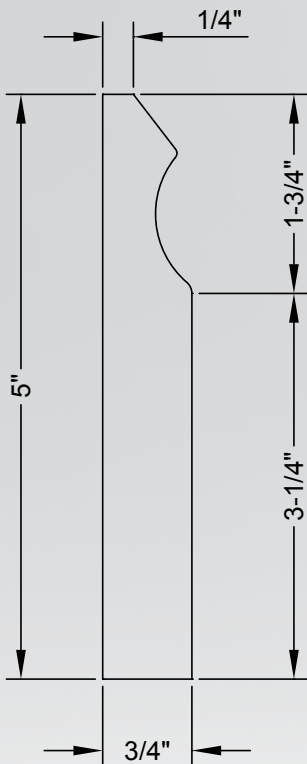

BASE1-5-xx

Height	Depth	Sold in Multiples of:	Hard Maple (HMP), Poplar (POP)
5"	3/4"	24 linear feet (3 sticks)