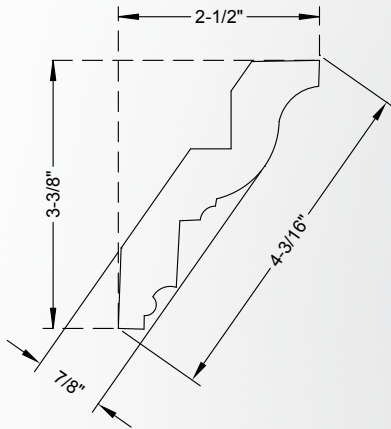

Priced by the linear foot (LF) and sold by the 8' stick.
Sold in multiples designated in item tables below.

SC19-E_{xx}

Height	Depth	Sold in Multiples of: 24 linear feet (3 sticks)	Alder (ALD), Cherry (CH), Hard Maple (HMP), Oak (OK), Poplar (POP)
4-3/16"	7/8"