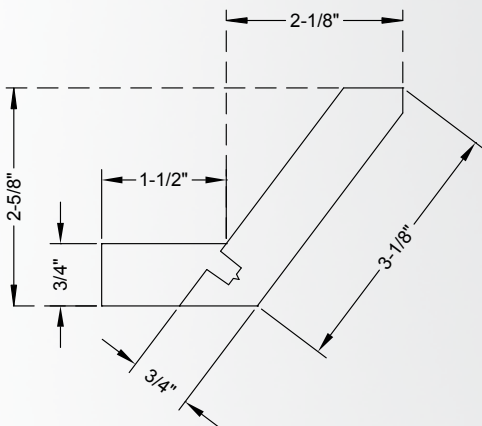

SC4-E_{xx}

Height	Depth	Sold in Multiples of: 24 linear feet (3 sticks)	Alder (ALD), Cherry (CH), Hard Maple (HMP), Oak (OK), Poplar (POP)
3-1/8"	3/4"