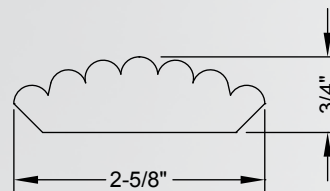

"xx" in item number represents species code

CC4xx		
Width	Depth	Length
2-3/4"	3/4"	96"

Sold in Multiples of:
24 linear feet (3 sticks)

Alder (ALD), Cherry (CH), Hard
Maple (HMP), Oak (OK), Poplar
(POP)

CC5xx		
Width	Depth	Length
2-5/8"	3/4"	96"

Sold in Multiples of:
24 linear feet (3 sticks)

Alder (ALD), Cherry (CH), Hard
Maple (HMP), Oak (OK), Poplar
(POP)