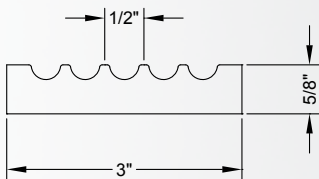

CMR2xx[†]

Width	Depth
2"	7/8"

Sold in Multiples of:
24 linear feet (3 sticks)

Cherry (CH)

Fluted Columns

Priced by the linear foot (LF) and sold by the 8' stick.
Sold in multiples designated in item tables below.