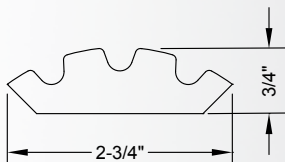

Corners

Priced by the linear foot (LF) and sold by the 8' stick.
Sold in multiples designated in item tables below.

CC1XX		
Width	Depth	Length
2-3/4"	3/4"	96"
Sold in Multiples of: 24 linear feet (3 sticks)		
Alder (ALD), Cherry (CH), Hard Maple (HMP), Oak (OK), Poplar (POP)