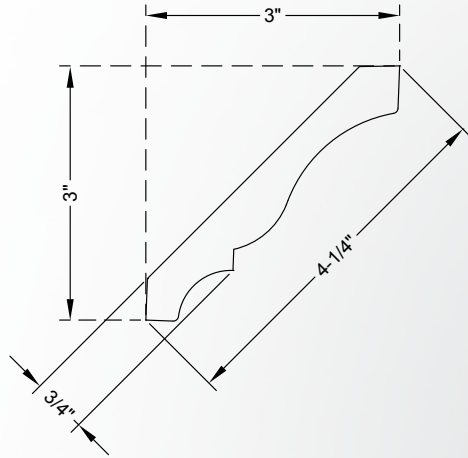

Standard Crown

Priced by the linear foot (LF) and sold by the 8' stick.
Sold in multiples designated in item tables below.

SC11^{XX}

Height	Depth	Sold in Multiples of: 24 linear feet (3 sticks)	Alder (ALD), Cherry (CH), Hard Maple (HMP), Oak (OK), Poplar (POP)
4-1/4"	3/4"