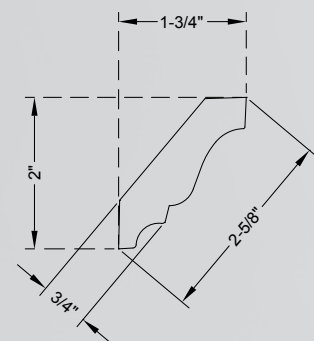

SC3XX

Height	Depth
2-5/8"	3/4"

Sold in Multiples of:
24 linear feet (3 sticks)

Alder (ALD), Cherry (CH),
Hard Maple (HMP), Oak
(OK), Poplar (POP)