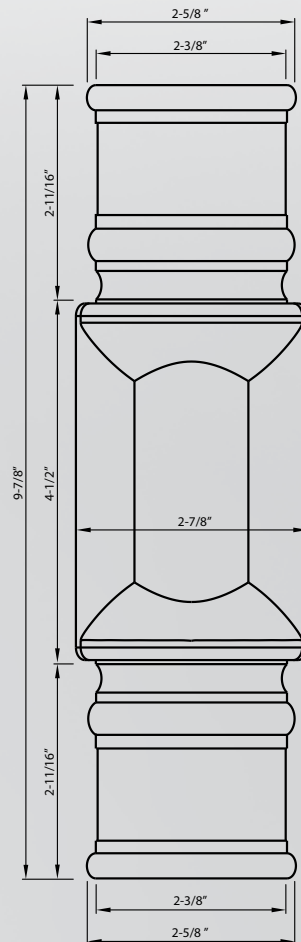

TB5A		
Width	Depth	Height
2-7/8"	2"	9-7/8"
Carton Quantity:		50

Alder, Cherry, Hard Maple, Oak, Rubberwood