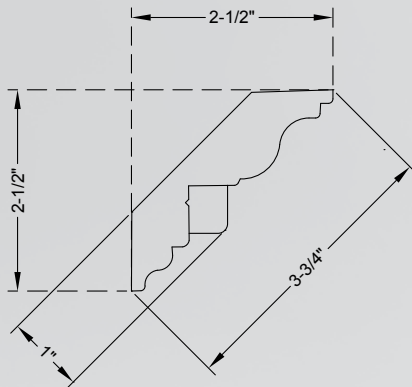

DC1xx			
<i>Height</i>	<i>Depth</i>	Sold in Multiples of: 24 linear feet (3 sticks)	Alder (ALD), Cherry (CH), Hard Maple (HMP), Oak (OK), Poplar (POP)
3-3/4"	1"