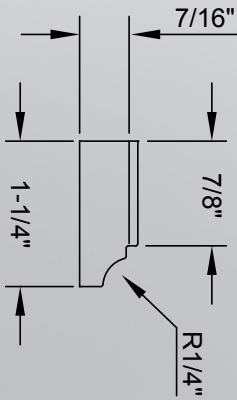

Standard Crown

Moulding & Trim

"xx" in item number represents species code

SC14xx

Height	Depth	Sold in Multiples of:	Species
4-1/2"	3/4"	24 linear feet (3 sticks)	Alder (ALD), Cherry (CH), Hard Maple (HMP), Oak (OK), Poplar (POP)

Dentil

Moulding & Trim

"xx" in item number represents species code

Shown actual size

DEN1xx[†]

Height	Depth	Sold in Multiples of:	Species
1-1/4"	1/2"	24 linear feet (3 sticks)	Alder (ALD), Hard Maple (HMP)