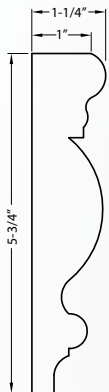

This Quick Reference Guide lists all moulding alphabetically by prefix within each multiple group so that finding a specific moulding is easy.

Examples:

Acanthus Hand-carved Moulding in Basswood = **HCM10BW**, 8 LF (1 stick)
 COV-4 Crown Moulding in Hard Maple = **COV-4-HMP**, 24 LF (3 sticks)

3/4" Quartered Moulding in Alder = **34QTRALD**, 40 LF (5 sticks)
 1/2" Rope Moulding in Cherry = **RMH12CH**, 64 LF (8 sticks)

Sold in multiples of 8 LF (1 stick)

HCM01	HCM08	HCM11
HCM05	HCM09	HCM12
HCM06	HCM10B	HCM13
HCM07	HCM10	HCM14

Hand Carved Moulding

Priced by the linear foot (LF) and sold by the 8' stick. Sold in multiples designated in item tables below.

HCM10xx

Height	Depth	Repeat
4-3/4"	7/8"	3-9/16"

**Sold in Multiples of:
8 Linear Feet (1 stick)**

Alder (ALD), Basswood (BW),
Cherry (CH), Maple (MP)

HCM10Bxx

Height	Depth	Repeat
5-3/4"	1-1/4"	3-9/16"

**Sold in Multiples of:
8 Linear Feet (1 stick)**

Basswood (BW), Maple (MP)

HCM01xx

Height	Depth	Repeat
3-3/4"	1"	2-13/16"