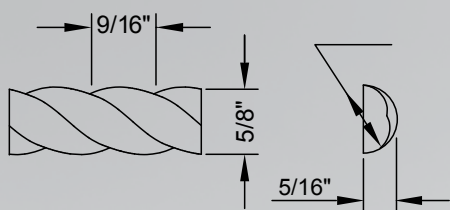

RMH58xx

Height	Depth	Sold in Multiples of: 64 linear feet (8 sticks)	Alder (ALD), Cherry (CH), Hard Maple (HMP), Oak (OK), Poplar (POP)
5/8"	5/16"