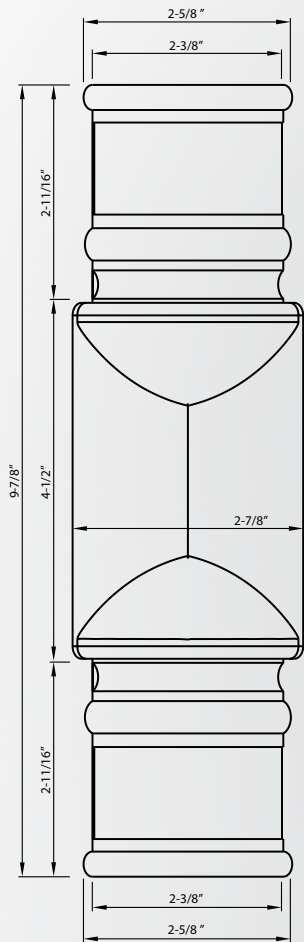

Transition Blocks

TB5		
Width	Depth	Height
2-7/8"	2"	9-7/8"
Carton Quantity:		50

Alder, Cherry, Hard Maple, Oak, Rubberwood