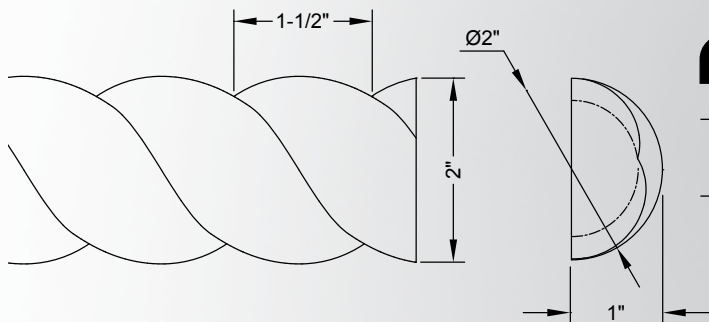

Half Round Rope

Priced by the linear foot (LF) and sold by the 8' stick.
Sold in multiples designated in item tables below.

Shown actual size

RMH2XX			
<i>Height</i>	<i>Depth</i>	Sold in Multiples of: 24 linear feet (3 sticks)	Alder (ALD), Cherry (CH), Hard Maple (HMP), Oak (OK), Poplar (POP)
2"	1"