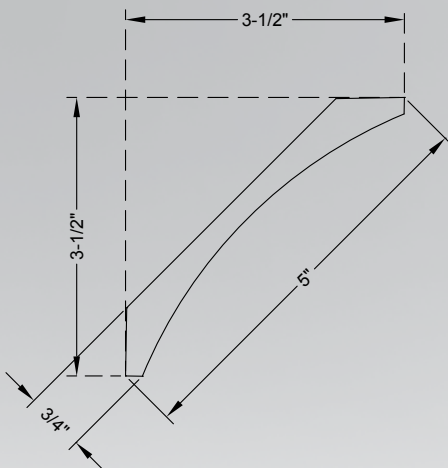

COV-5-xx

Height	Depth	Sold in Multiples of: 24 linear feet (3 sticks)	Alder (ALD), Cherry (CH), Hard Maple (HMP), Oak (OK), Poplar (POP)
5"	3/4"