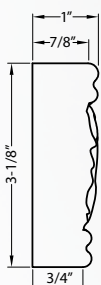

Hand Carved Moulding

Priced by the linear foot (LF) and sold by the 8' stick. Sold in multiples designated in item tables below.

HCM10xx

Height	Depth	Repeat
4-3/4"	7/8"	3-9/16"

**Sold in Multiples of:
8 Linear Feet (1 stick)**

Alder (ALD), Basswood (BW),
Cherry (CH), Maple (MP)

HCM10Bxx

Height	Depth	Repeat
5-3/4"	1-1/4"	3-9/16"

**Sold in Multiples of:
8 Linear Feet (1 stick)**

Basswood (BW), Maple (MP)

HCM01xx

Height	Depth	Repeat
3-3/4"	1"	2-13/16"

**Sold in Multiples of:
8 Linear Feet (1 stick)**

Alder (ALD), Basswood (BW),
Cherry (CH), Maple (MP)

HCM06xx

Height	Depth	Repeat
3"	1"	24"

**Sold in Multiples of:
8 Linear Feet (1 stick)**

Alder (ALD), Basswood (BW),
Cherry (CH), Maple (MP)

HCM09xx

Height	Depth	Repeat
3-1/8"	1"	3-3/4"

**Sold in Multiples of:
8 Linear Feet (1 stick)**

Alder (ALD), Basswood (BW),
Maple (MP)

Hand Carved Moulding

Moulding
& Trim

"xx" in item number represents species code