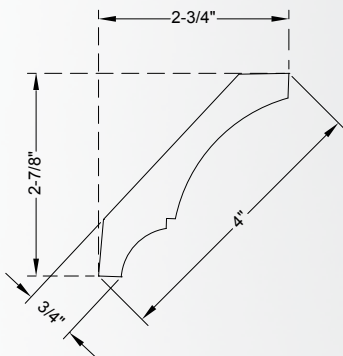

Cove Crown

Priced by the linear foot (LF) and sold by the 8' stick.
Sold in multiples designated in item tables below.

COV-6-XX

Height	Depth	Sold in Multiples of: 24 linear feet (3 sticks)	Alder (ALD), Cherry (CH), Hard Maple (HMP), Oak (OK), Poplar (POP)
6"	3/4"		