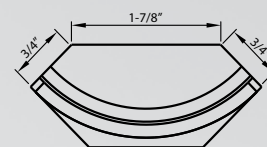

Transition Blocks

TB5		
Width	Depth	Height
2-7/8"	2"	9-7/8"
Carton Quantity:		50

Alder, Cherry, Hard Maple, Oak, Rubberwood

TB5A		
Width	Depth	Height
2-7/8"	2"	9-7/8"
Carton Quantity:		50

Alder, Cherry, Hard Maple, Oak, Rubberwood