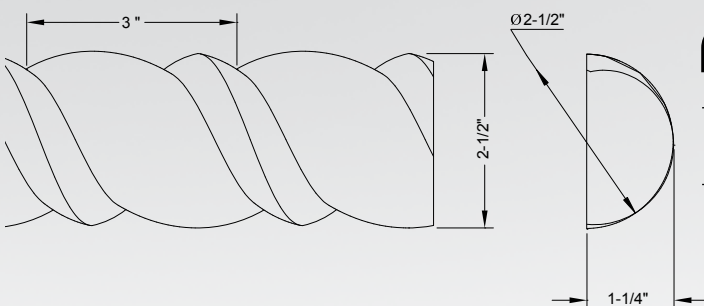

SC4-E_{xx}

Height	Depth	Sold in Multiples of: 24 linear feet (3 sticks)	Alder (ALD), Cherry (CH), Hard Maple (HMP), Oak (OK), Poplar (POP)
3-1/8"	3/4"		

Half Round Rope

Moulding & Trim

"xx" in item number represents species code

Shown actual size

RMH250xx			
Height	Depth	Sold in Multiples of: 24 linear feet (3 sticks)	Alder (ALD), Cherry (CH), Hard Maple (HMP), Oak (OK), Poplar (POP)
2-1/2"	1-1/4"		

RMH250Bxx			
Height	Depth	Sold in Multiples of: 24 linear feet (3 sticks)	Alder (ALD), Cherry (CH), Hard Maple (HMP), Oak (OK), Poplar (POP)
2-9/16"	1-1/4"		