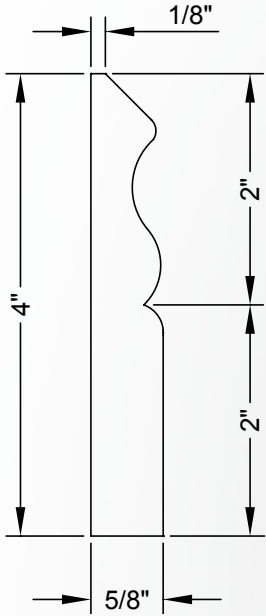

Priced by the linear foot (LF) and sold by the 8' stick.
Sold in multiples designated in item tables below.

BASE2-4-XX			
<i>Height</i>	<i>Depth</i>	Sold in Multiples of: 24 linear feet (3 sticks)	Hard Maple (HMP), Poplar (POP)
4"	5/8"