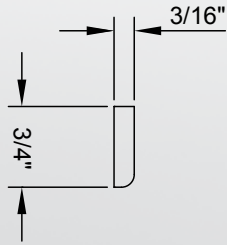

Accent

Moulding & Trim

"xx" in item number represents species code

Shown actual size

SCRIBE1xx

Height	Depth	Sold in Multiples of: 64 linear feet (8 sticks)	Alder (ALD), Cherry (CH), Hard Maple (HMP), Oak (OK), Poplar (POP)
3/4"	3/16"