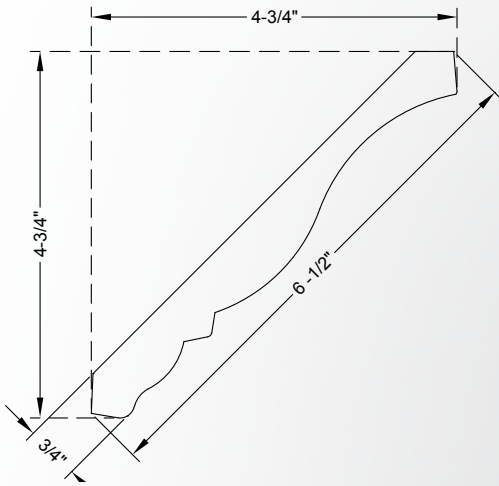

Standard Crown

Priced by the linear foot (LF) and sold by the 8' stick.
Sold in multiples designated in item tables below.

SC15XX[†]

Height	Depth	Sold in Multiples of:	Oak (OK)
6-1/2"	3/4"	24 linear feet (3 sticks)