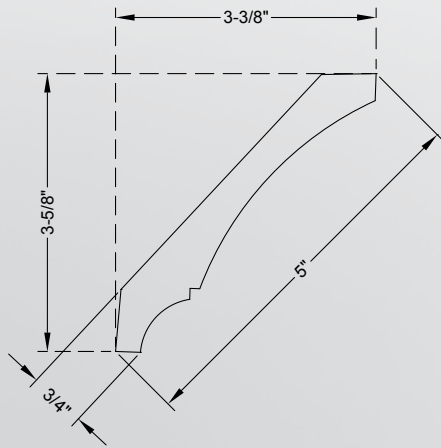

CONCR4-XX

Height	Depth	Sold in Multiples of: 24 linear feet (3 sticks)	Hard Maple (HMP), Poplar (POP)
4"	3/4"		

Cove Crown

Moulding
& Trim

"xx" in item number represents species code

CONCR5-xx

<i>Height</i>	<i>Depth</i>	Sold in Multiples of: 24 linear feet (3 sticks)	<i>Hard Maple (HMP), Poplar (POP)</i>
5"	3/4"		