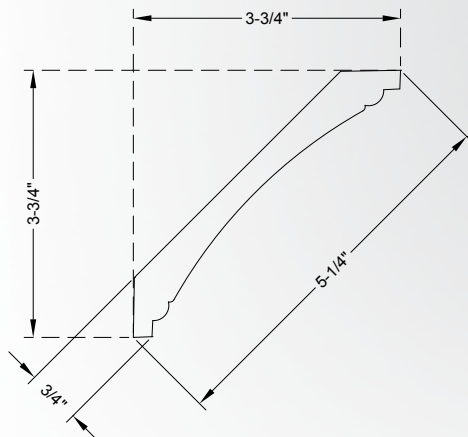

MC10_{XX}	
<i>Height</i>	<i>Depth</i>
5-1/4"	3/4"
Sold in Multiples of: 24 linear feet (3 sticks)	

Alder (ALD), Cherry (CH),
Hard Maple (HMP), Poplar
(POP)