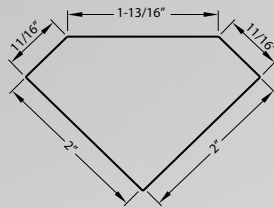

Width	Depth	Height
2-7/8"	1-7/8"	9-7/8"

Carton Quantity: 50

Alder, Cherry, Hard Maple, Oak, Rubberwood

TB1A