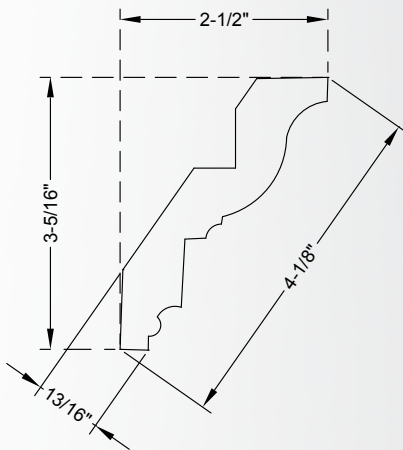

SC19^{XX}

Height	Depth	Sold in Multiples of: 24 linear feet (3 sticks)	Alder (ALD), Cherry (CH), Hard Maple (HMP), Oak (OK), Poplar (POP)
4-1/8"	13/16"