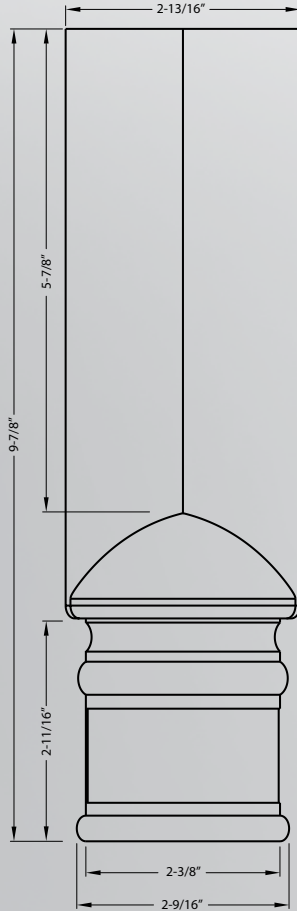

MC5XX		
Width	Depth	Length
2-3/4"	1-1/8"	96"
Sold in Multiples of: 24 linear feet (3 sticks)		
Alder (ALD), Cherry (CH), Hard Maple (HMP), Oak (OK), Poplar (POP)		

MC5BXX		
Width	Depth	Length
2-3/4"	1-1/16"	96"
Sold in Multiples of: 24 linear feet (3 sticks)		
Alder (ALD), Cherry (CH), Hard Maple (HMP), Oak (OK), Poplar (POP)		