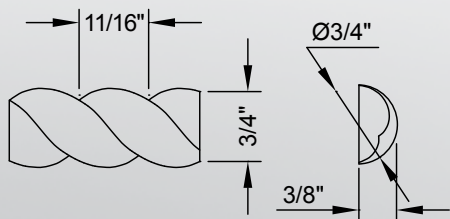

Half Round Rope

Moulding
& Trim

"xx" in item number represents species code

Shown actual size

RMH34xx

Height	Depth	Sold in Multiples of: 64 linear feet (8 sticks)	Alder (ALD), Cherry (CH), Hard Maple (HMP), Oak (OK), Poplar (POP)
3/4"	3/8"