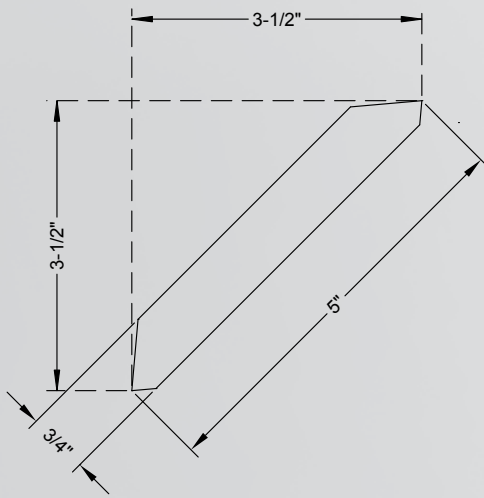

Shaker Crown

Moulding
& Trim

"xx" in item number represents species code

SHA-5-xx

Height	Depth	Sold in Multiples of: 24 linear feet (3 sticks)	Alder (ALD), Cherry (CH), Hard Maple (HMP), Oak (OK), Poplar (POP)
5"	3/4"