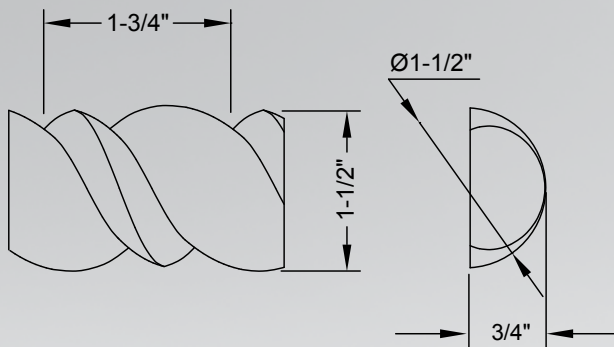

Shown actual size

RMH150xx

Height	Depth	Sold in Multiples of:	Species
1-1/2"	3/4"	24 linear feet (3 sticks)	Alder (ALD), Hard Maple (HMP)

RMH150Bxx

Height	Depth	Sold in Multiples of:	Species
1-1/2"	3/4"	24 linear feet (3 sticks)	Alder (ALD), Cherry (CH), Hard Maple (HMP), Oak (OK), Poplar (POP)