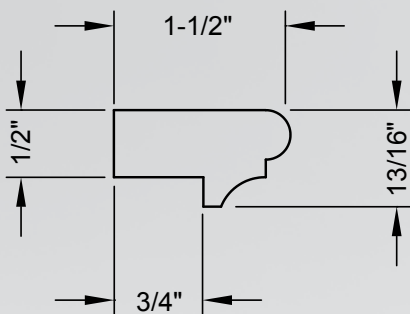

LR001-xx					
Height	Depth	Sold in Multiples of: 24 linear feet (3 sticks)	Alder (ALD), Cherry (CH), Hard Maple (HMP), Oak (OK), Poplar (POP)		
13/16"	1-1/2"