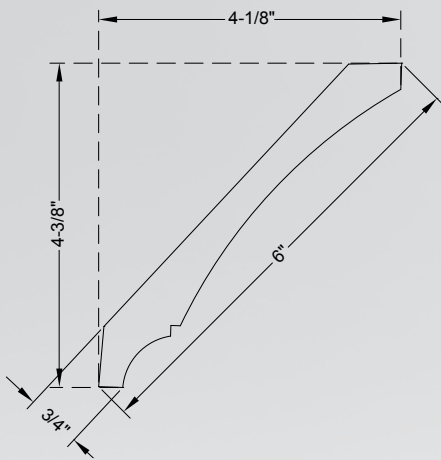

CONCR4-XX

Height	Depth	Sold in Multiples of: 24 linear feet (3 sticks)	Hard Maple (HMP), Poplar (POP)
4"	3/4"		

Cove Crown

Moulding
& Trim

"xx" in item number represents species code

CONCR5-xx

<i>Height</i>	<i>Depth</i>	Sold in Multiples of: 24 linear feet (3 sticks)	<i>Hard Maple (HMP), Poplar (POP)</i>
5"	3/4"		