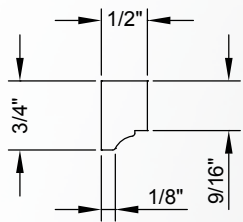

Dentil

Moulding & Trim

"xx" in item number represents species code

Shown actual size

DEN1xx[†]

Height	Depth	Sold in Multiples of:	Species
1-1/4"	1/2"	24 linear feet (3 sticks)	Alder (ALD), Hard Maple (HMP)

DEN10xx[†]

Height	Depth	Sold in Multiples of:	Species
1"	5/16"	40 linear feet (5 sticks)	Poplar (POP)

Shown actual size

Priced by the linear foot (LF) and sold by the 8' stick.
Sold in multiples designated in item tables below.