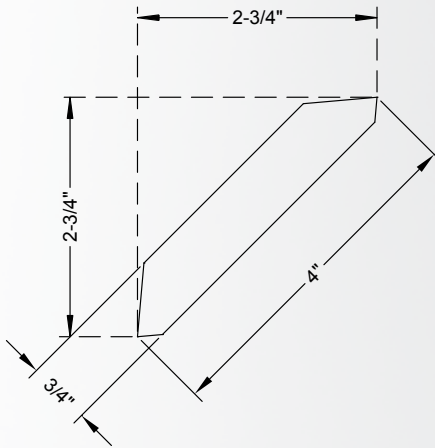

SHA-4-XX

Height	Depth	Sold in Multiples of: 24 linear feet (3 sticks)	Alder (ALD), Cherry (CH), Hard Maple (HMP), Oak (OK), Poplar (POP)
4"	3/4"