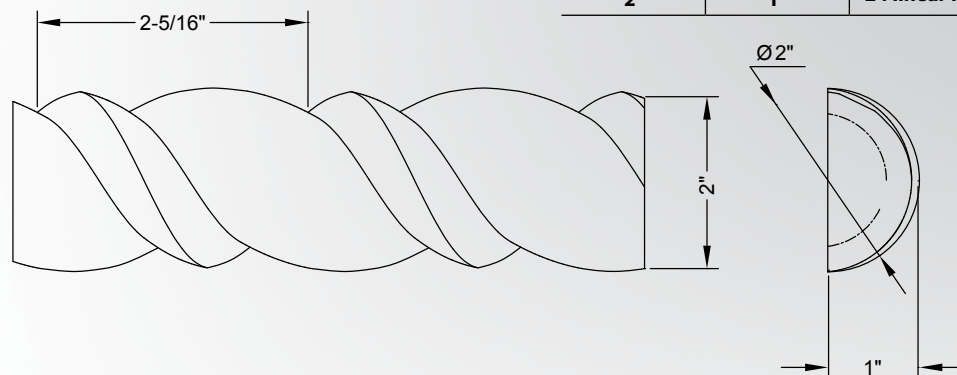

RMH2BXX			
<i>Height</i>	<i>Depth</i>	Sold in Multiples of: 24 linear feet (3 sticks)	Alder (ALD), Cherry (CH), Hard Maple (HMP), Oak (OK), Poplar (POP)
2"	1"