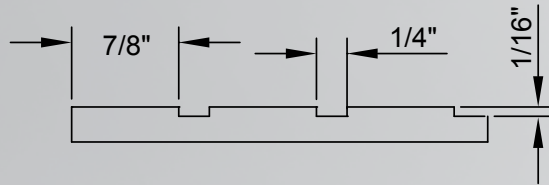

Dentil

Moulding & Trim

"xx" in item number represents species code

Shown actual size

DEN1xx[†]

Height	Depth	Sold in Multiples of:	Species
1-1/4"	1/2"	24 linear feet (3 sticks)	Alder (ALD), Hard Maple (HMP)

DEN10xx[†]

Height	Depth	Sold in Multiples of:	Species
1"	5/16"	40 linear feet (5 sticks)	Poplar (POP)

Shown actual size

Priced by the linear foot (LF) and sold by the 8' stick.
Sold in multiples designated in item tables below.