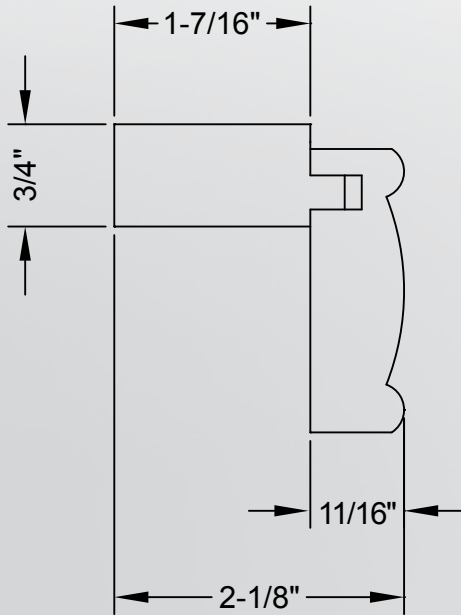

Shown actual size

LR02-xx			
Height	Depth	Sold in Multiples of: 24 linear feet (3 sticks)	Alder (ALD), Cherry (CH), Hard Maple (HMP), Oak (OK), Poplar (POP)
2-1/4"	2-1/8"		

LR001-xx			
Height	Depth	Sold in Multiples of: 24 linear feet (3 sticks)	Alder (ALD), Cherry (CH), Hard Maple (HMP), Oak (OK), Poplar (POP)
13/16"	1-1/2"		