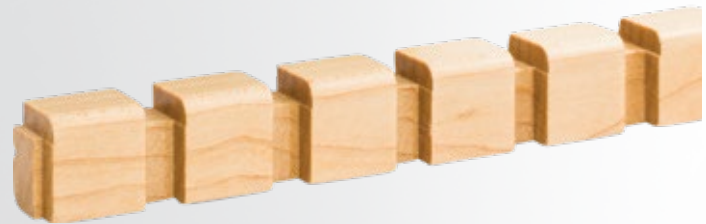

DEN5^{XX}

Height	Depth	Sold in Multiples of: 64 linear feet (8 sticks)	Alder (ALD), Cherry (CH), Hard Maple (HMP), Oak (OK), Poplar (POP)
1/2"	1/4"		

"xx" in item number represents species code

Shown actual size

DEN21xx			
<i>Height</i>	<i>Depth</i>	Sold in Multiples of: 64 linear feet (8 sticks)	Alder (ALD), Cherry (CH), Hard Maple (HMP), Oak (OK), Poplar (POP)
9/16"	3/8"		

DEN8xx			
<i>Height</i>	<i>Depth</i>	Sold in Multiples of: 40 linear feet (5 sticks)	Alder (ALD), Cherry (CH), Hard Maple (HMP), Oak (OK), Poplar (POP)
5/8"	1/2"		