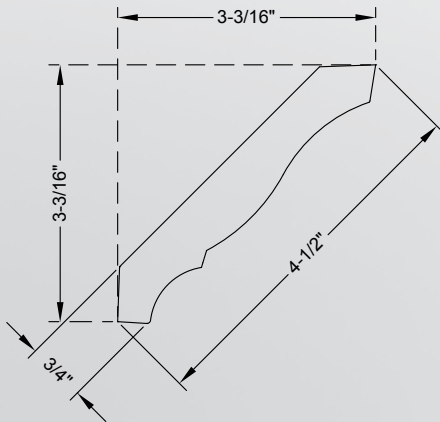

Standard Crown

Moulding & Trim

"xx" in item number represents species code

SC14xx

Height	Depth	Sold in Multiples of:	Species
4-1/2"	3/4"	24 linear feet (3 sticks)	Alder (ALD), Cherry (CH), Hard Maple (HMP), Oak (OK), Poplar (POP)