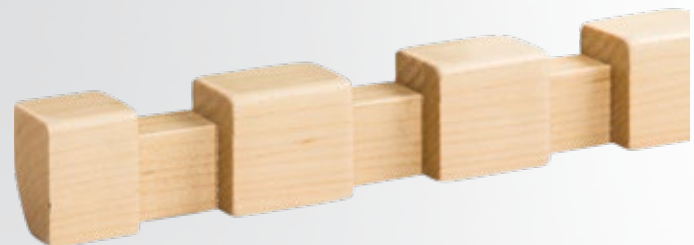

DEN9xx			
<i>Height</i>	<i>Depth</i>	Sold in Multiples of: 40 linear feet (5 sticks)	Alder (ALD), Hard Maple (HMP), Oak (OK), Poplar (POP)
7/8"	11/16"