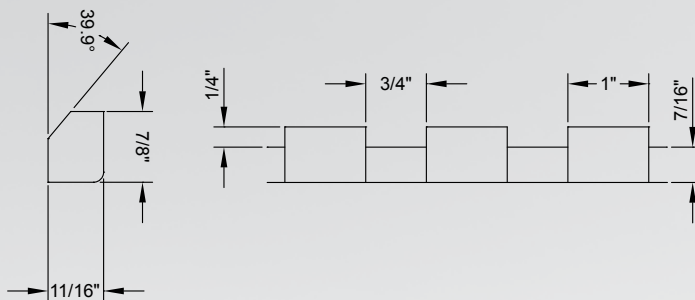

DEN9xx			
<i>Height</i>	<i>Depth</i>	Sold in Multiples of: 40 linear feet (5 sticks)	Alder (ALD), Hard Maple (HMP), Oak (OK), Poplar (POP)
7/8"	11/16"