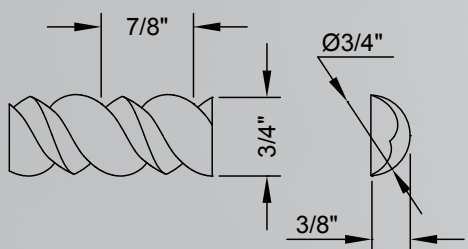

RMH34Bxx

Height	Depth	Sold in Multiples of: 64 linear feet (8 sticks)	Alder (ALD), Cherry (CH), Hard Maple (HMP), Oak (OK), Poplar (POP)
3/4"	3/8"