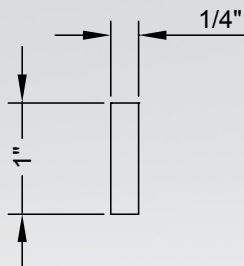

SCRIBE7-xx

Height	Depth	Sold in Multiples of: 64 linear feet (8 sticks)	Hard Maple (HMP), Poplar (POP)
1"	1/4"