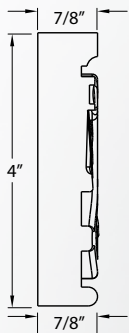

Hand Carved Moulding

Priced by the linear foot (LF) and sold by the 8' stick. Sold in multiples designated in item tables below.

©

HCM12^{XX}

Height	Depth	Repeat	Sold in Multiples of:	Alder (ALD), Cherry (CH), Maple (MP)
4"	7/8"	4-13/16"	8 Linear Feet (1 stick)