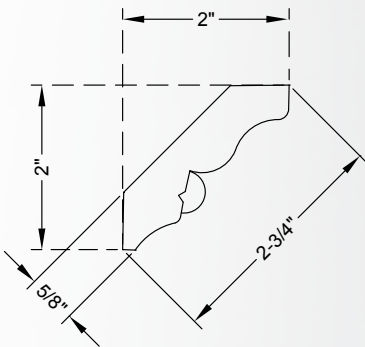

RC2_{XX}

Height	Depth	Sold in Multiples of: 24 linear feet (3 sticks)	Alder (ALD), Cherry (CH), Hard Maple (HMP), Oak (OK), Poplar (POP)
2-3/4"	5/8"