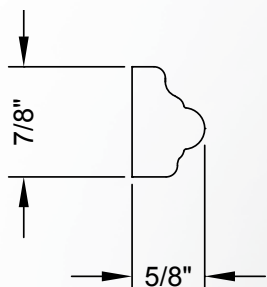

Priced by the linear foot (LF) and sold by the 8' stick.
Sold in multiples designated in item tables below.

Shown actual size

BM1XX					
Height	Depth	Sold in Multiples of: 40 linear feet (5 sticks)	Alder (ALD), Cherry (CH), Hard Maple (HMP), Oak (OK), Poplar (POP)		
7/8"	5/8"