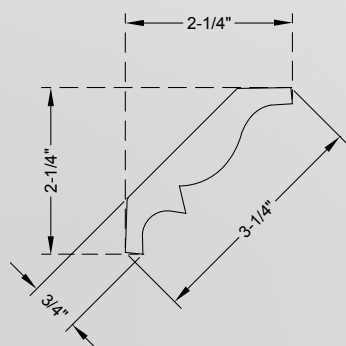

SC1XX

Height	Depth
3-1/4"	3/4"

Sold in Multiples of:
24 linear feet (3 sticks)

Alder (ALD), Cherry (CH),
Hard Maple (HMP), Oak
(OK), Poplar (POP)