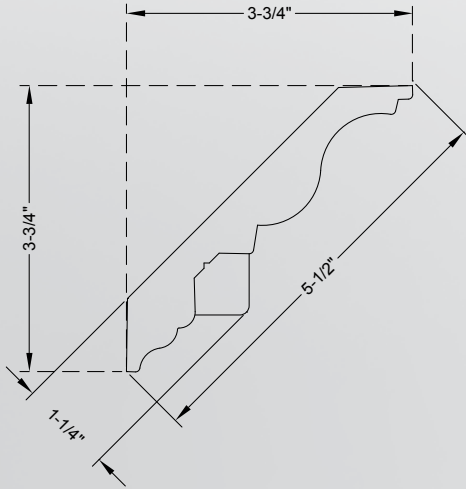

SC2R-_{XX}

Height	Depth	Sold in Multiples of: 24 linear feet (3 sticks)	Alder (ALD), Cherry (CH), Hard Maple (HMP), Oak (OK), Poplar (POP)
3-5/16"	3/4"		

Dentil Crown

Moulding
& Trim

"xx" in item number represents species code