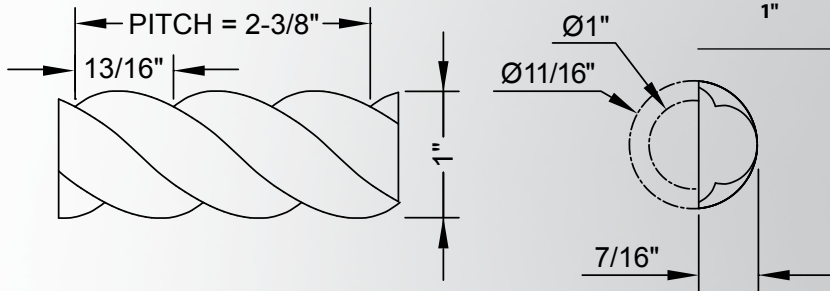

Half Round Rope

Shown actual size

Priced by the linear foot (LF) and sold by the 8' stick.
Sold in multiples designated in item tables below.

RMH1_{XX}					
<i>Height</i>	<i>Depth</i>	Sold in Multiples of: 24 linear feet (3 sticks)	<i>Alder (ALD), Cherry (CH), Hard Maple (HMP), Oak (OK), Poplar (POP)</i>		
1"	7/16"