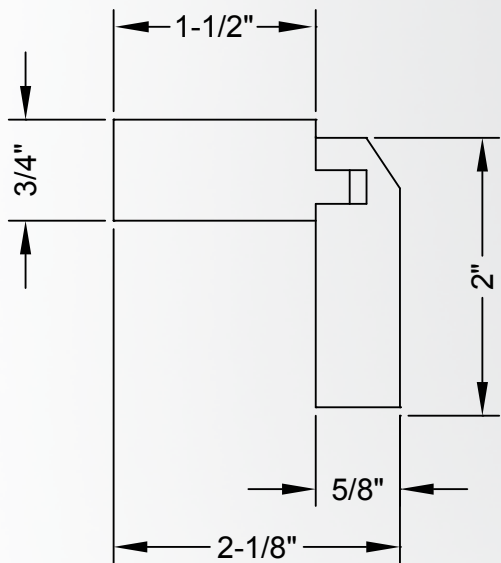

Light Rail

Priced by the linear foot (LF) and sold by the 8' stick.
Sold in multiples designated in item tables below.

Shown actual size

LR005-XX

Height	Depth	Sold in Multiples of: 24 linear feet (3 sticks)	Alder (ALD), Cherry (CH), Hard Maple (HMP), Oak (OK), Poplar (POP)
2-1/8"	2-1/8"		