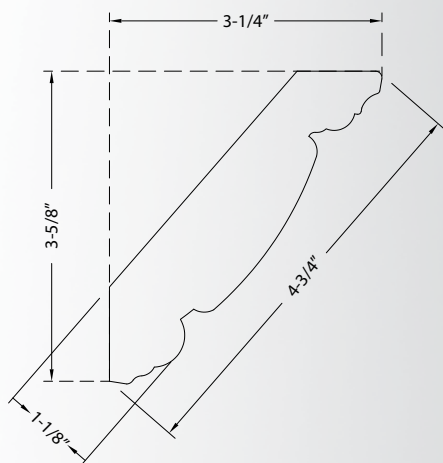

Hand Carved Moulding

Priced by the linear foot (LF) and sold by the 8' stick. Sold in multiples designated in item tables below.

©

HCM12^{XX}

Height	Depth	Repeat	Sold in Multiples of:	Alder (ALD), Cherry (CH), Maple (MP)
4"	7/8"	4-13/16"	8 Linear Feet (1 stick)	