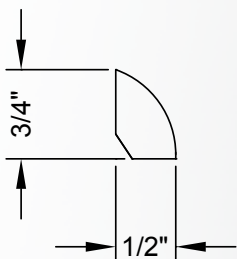

Accent

Priced by the linear foot (LF) and sold by the 8' stick.
Sold in multiples designated in item tables below.

Shown actual size

34QTR^{xx}	
Height	Depth
3/4"	3/4"
Sold in Multiples of: 40 linear feet (5 sticks)	
Alder (ALD), Cherry (CH), Hard Maple (HMP), Oak (OK), Poplar (POP)	