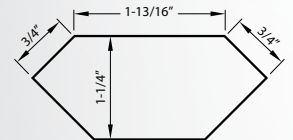

Width	Depth	Height
2-13/16"	1-1/4"	9-7/8"

Carton Quantity: 50

Alder, Cherry, Hard Maple, Oak, Rubberwood