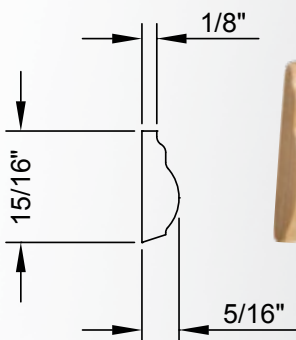

Stemware

Moulding
& Trim

"xx" in item number represents species code

Shown actual size

STMW-xx

Height	Depth	Sold in Multiples of:	Alder (ALD), Hard Maple (HMP)
3/4"	3-3/16"	24 linear feet (3 sticks)	

Priced by the linear foot (LF) and sold by the 8' stick.
Sold in multiples designated in item tables below.

Shown actual size

BM1XX			
Height	Depth	Sold in Multiples of: 40 linear feet (5 sticks)	Alder (ALD), Cherry (CH), Hard Maple (HMP), Oak (OK), Poplar (POP)
7/8"	5/8"		

BM2XX			
Height	Depth	Sold in Multiples of: 64 linear feet (8 sticks)	Alder (ALD), Cherry (CH), Hard Maple (HMP), Oak (OK), Poplar (POP)
15/16"	5/16"		