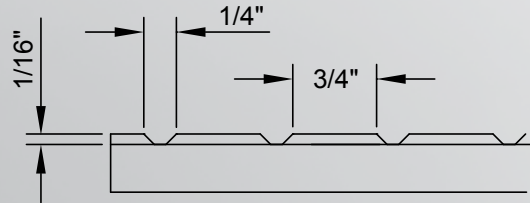

Dentil

Moulding & Trim

"xx" in item number represents species code

Shown actual size

DEN1xx[†]

Height	Depth	Sold in Multiples of:	Species
1-1/4"	1/2"	24 linear feet (3 sticks)	Alder (ALD), Hard Maple (HMP)