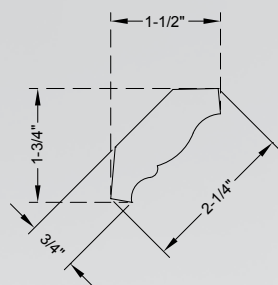

Alder (ALD), Cherry (CH),
Hard Maple (HMP), Oak
(OK), Poplar (POP)

SC3XX

Height	Depth
2-5/8"	3/4"

Sold in Multiples of:
24 linear feet (3 sticks)

Alder (ALD), Cherry (CH),
Hard Maple (HMP), Oak
(OK), Poplar (POP)