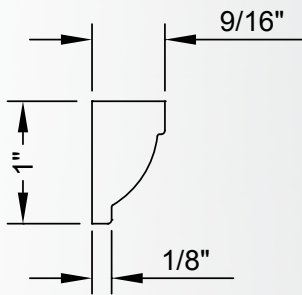

EM-4xx

Height	Depth	Sold in Multiples of:	Alder (ALD), Cherry (CH), Hard Maple (HMP), Poplar (POP)
1"	9/16"	24 linear feet (3 sticks)