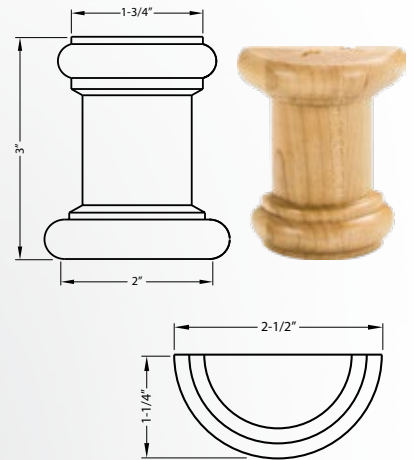

Transition Blocks

TB5		
Width	Depth	Height
2-7/8"	2"	9-7/8"
Carton Quantity:		50

Alder, Cherry, Hard Maple, Oak, Rubberwood

TB5A		
Width	Depth	Height
2-7/8"	2"	9-7/8"
Carton Quantity:		50

Alder, Cherry, Hard Maple, Oak, Rubberwood

Transition Blocks

Moulding & Trim

TB4

Width	Depth	Height
2-3/4"	1"	4"
Carton Quantity:		50

Alder, Cherry, Hard Maple, Oak, Poplar

TB3

Width	Depth	Height
2-11/16"	7/8"	4"
Carton Quantity:		100

Alder, Cherry, Hard Maple, Oak, Poplar