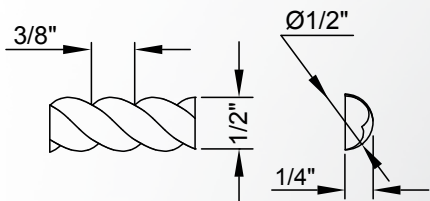

Half Round Rope

Shown actual size

Priced by the linear foot (LF) and sold by the 8' stick.
Sold in multiples designated in item tables below.

RMH12_{xx}			
Height	Depth	Sold in Multiples of:	Alder (ALD), Cherry (CH), Hard Maple (HMP), Oak (OK), Poplar (POP)
1/2"	1/4"	64 linear feet (8 sticks)