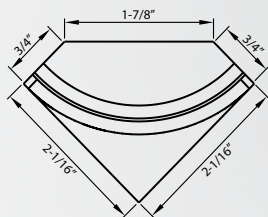

TB5		
Width	Depth	Height
2-7/8"	2"	9-7/8"
Carton Quantity:		50

Alder, Cherry, Hard Maple, Oak, Rubberwood