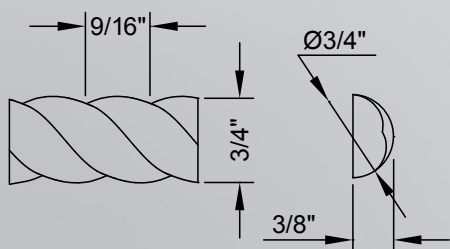

RMH34Txx

Height	Depth	Sold in Multiples of: 64 linear feet (8 sticks)	Alder (ALD), Cherry (CH), Hard Maple (HMP), Oak (OK), Poplar (POP)
3/4"	3/8"