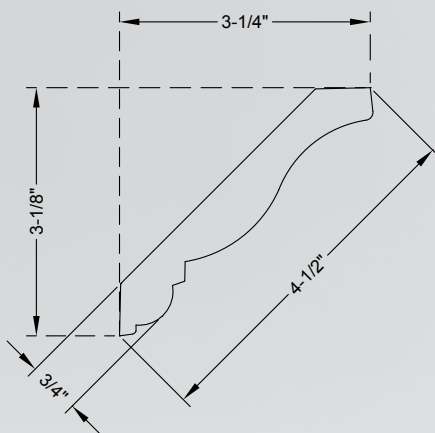

Standard Crown

Moulding & Trim

"xx" in item number represents species code

SC14xx

Height	Depth	Sold in Multiples of:	Species
4-1/2"	3/4"	24 linear feet (3 sticks)	Alder (ALD), Cherry (CH), Hard Maple (HMP), Oak (OK), Poplar (POP)