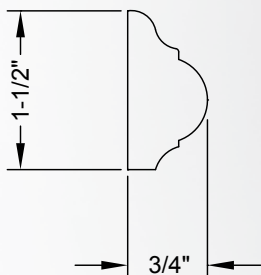

BM4XX					
Height	Depth	Sold in Multiples of: 24 linear feet (3 sticks)	Alder (ALD), Cherry (CH), Hard Maple (HMP), Oak (OK), Poplar (POP)		
1-1/2"	3/4"