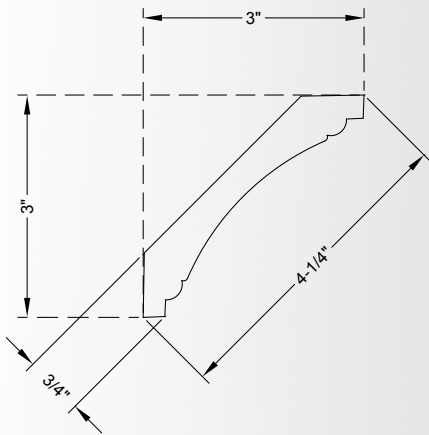

MC7_{XX}	
<i>Height</i>	<i>Depth</i>
4-1/4"	3/4"
Sold in Multiples of: 24 linear feet (3 sticks)	

Alder (ALD), Cherry (CH),
Hard Maple (HMP), Poplar
(POP)