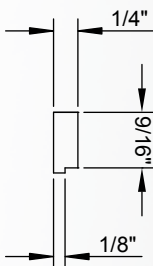

DEN18^{XX}

Height	Depth	Sold in Multiples of: 64 linear feet (8 sticks)	Alder (ALD), Cherry (CH), Hard Maple (HMP), Oak (OK), Poplar (POP)
5/8"	1/4"