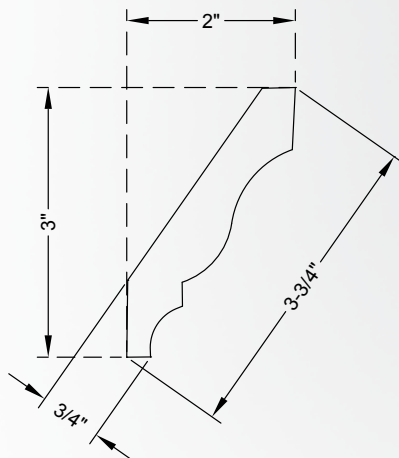

SC5^{XX}

Height	Depth	Sold in Multiples of: 24 linear feet (3 sticks)	Alder (ALD), Cherry (CH), Hard Maple (HMP), Oak (OK), Poplar (POP)
3-3/4"	3/4"