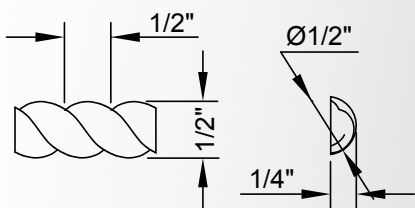

Half Round Rope

Shown actual size

Priced by the linear foot (LF) and sold by the 8' stick.
Sold in multiples designated in item tables below.

RMH12_{xx}			
Height	Depth	Sold in Multiples of:	Alder (ALD), Cherry (CH), Hard Maple (HMP), Oak (OK), Poplar (POP)
1/2"	1/4"	64 linear feet (8 sticks)	