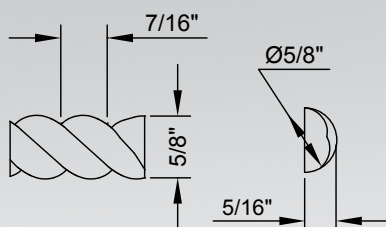

RMH58Txx

Height	Depth	Sold in Multiples of: 64 linear feet (8 sticks)	Alder (ALD), Cherry (CH), Hard Maple (HMP), Oak (OK), Poplar (POP)
5/8"	5/16"