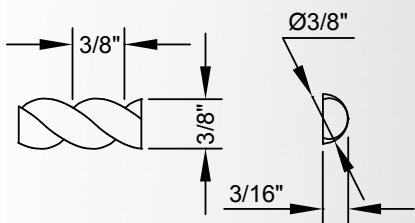

RMH38_{xx}			
Height	Depth	Sold in Multiples of:	Alder (ALD), Cherry (CH), Hard Maple (HMP), Oak (OK), Poplar (POP)
3/8"	3/16"	64 linear feet (8 sticks)