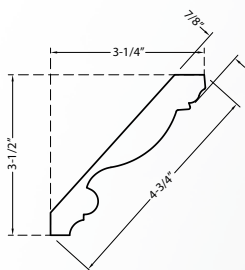

Hand Carved Moulding

Priced by the linear foot (LF) and sold by the 8' stick. Sold in multiples designated in item tables below.

HCM10xx

Height	Depth	Repeat
4-3/4"	7/8"	3-9/16"

**Sold in Multiples of:
8 Linear Feet (1 stick)**