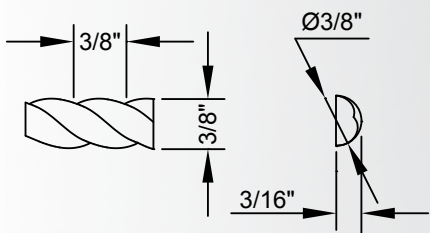

RMH38T_{xx}			
Height	Depth	Sold in Multiples of:	Alder (ALD), Cherry (CH), Hard Maple (HMP), Oak (OK), Poplar (POP)
3/8"	3/16"	64 linear feet (8 sticks)