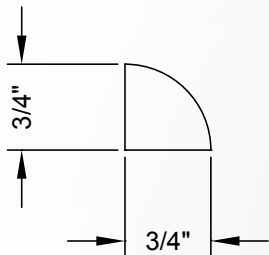

Accent

Priced by the linear foot (LF) and sold by the 8' stick.
Sold in multiples designated in item tables below.

Shown actual size

34QTR^{xx}	
Height	Depth
3/4"	3/4"
Sold in Multiples of: 40 linear feet (5 sticks)	
Alder (ALD), Cherry (CH), Hard Maple (HMP), Oak (OK), Poplar (POP)