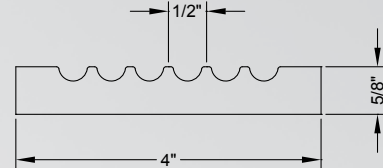

CMR2xx[†]

Width	Depth
2"	7/8"

Sold in Multiples of:
24 linear feet (3 sticks)

Cherry (CH)

Fluted Columns

Priced by the linear foot (LF) and sold by the 8' stick.
Sold in multiples designated in item tables below.