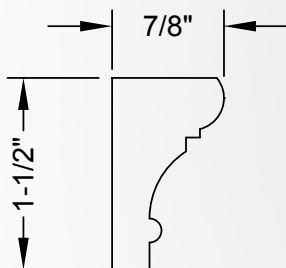

DEN9xx			
<i>Height</i>	<i>Depth</i>	Sold in Multiples of: 40 linear feet (5 sticks)	Alder (ALD), Hard Maple (HMP), Oak (OK), Poplar (POP)
7/8"	11/16"		

Embossed

Priced by the linear foot (LF) and sold by the 8' stick.
Sold in multiples designated in item tables below.

EM-3xx[†]

Height	Depth	Sold in Multiples of:	Poplar (POP)
11/16"	1/4"	24 linear feet (3 sticks)	

EM-4xx

Height	Depth	Sold in Multiples of:	Alder (ALD), Cherry (CH), Hard Maple (HMP), Poplar (POP)
1"	9/16"	24 linear feet (3 sticks)	