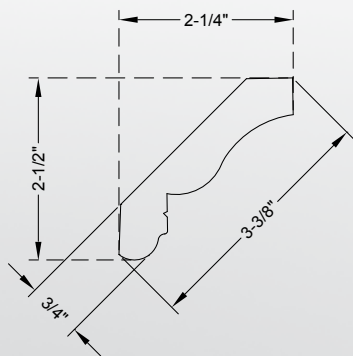

SC5^{XX}

Height	Depth	Sold in Multiples of: 24 linear feet (3 sticks)	Alder (ALD), Cherry (CH), Hard Maple (HMP), Oak (OK), Poplar (POP)
3-3/4"	3/4"		

Standard Crown

Moulding & Trim

"xx" in item number represents species code