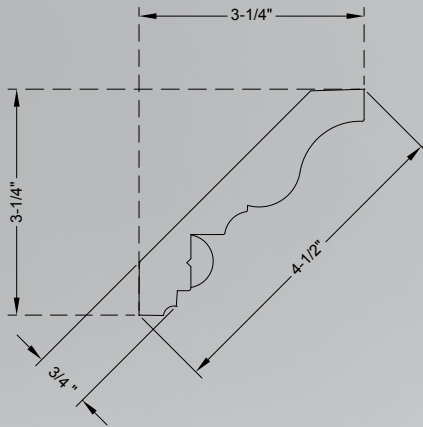

Rope Crown

Moulding
& Trim

"xx" in item number represents species code

MC2XX

Height	Depth	Sold in Multiples of: 24 linear feet (3 sticks)	Alder (ALD), Cherry (CH), Hard Maple (HMP), Oak (OK), Poplar (POP)
4-3/4"	3/4"		