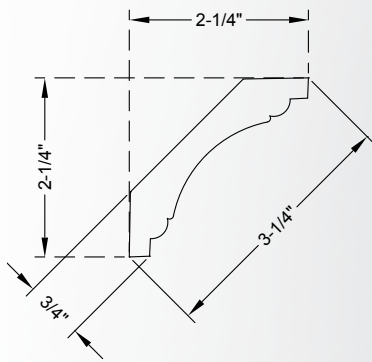

MC9_{XX}	
<i>Height</i>	<i>Depth</i>
3-1/4"	3/4"
Sold in Multiples of: 24 linear feet (3 sticks)	

Alder (ALD), Cherry (CH),
Hard Maple (HMP), Poplar
(POP)