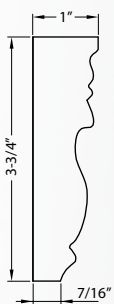

3/4" Quartered Moulding in Alder = **34QTRALD**, 40 LF (5 sticks)
 1/2" Rope Moulding in Cherry = **RMH12CH**, 64 LF (8 sticks)

Sold in multiples of 8 LF (1 stick)

HCM01	HCM08	HCM11
HCM05	HCM09	HCM12
HCM06	HCM10B	HCM13
HCM07	HCM10	HCM14

Hand Carved Moulding

Priced by the linear foot (LF) and sold by the 8' stick. Sold in multiples designated in item tables below.

HCM10xx

Height	Depth	Repeat
4-3/4"	7/8"	3-9/16"

**Sold in Multiples of:
8 Linear Feet (1 stick)**

Alder (ALD), Basswood (BW),
Cherry (CH), Maple (MP)

HCM10Bxx

Height	Depth	Repeat
5-3/4"	1-1/4"	3-9/16"

**Sold in Multiples of:
8 Linear Feet (1 stick)**

Basswood (BW), Maple (MP)

HCM01xx

Height	Depth	Repeat
3-3/4"	1"	2-13/16"