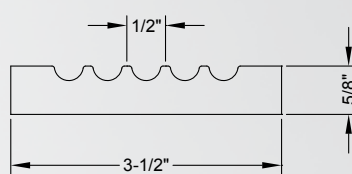

CMR2xx[†]

Width	Depth
2"	7/8"

Sold in Multiples of:
24 linear feet (3 sticks)

Cherry (CH)

Fluted Columns

Priced by the linear foot (LF) and sold by the 8' stick.
Sold in multiples designated in item tables below.