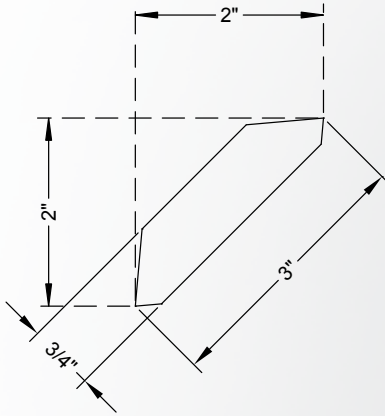

Shaker Crown

Priced by the linear foot (LF) and sold by the 8' stick.
Sold in multiples designated in item tables below.

SHA-3-XX

Height	Depth	Sold in Multiples of: 24 linear feet (3 sticks)	Alder (ALD), Cherry (CH), Hard Maple (HMP), Oak (OK), Poplar (POP)
3"	3/4"