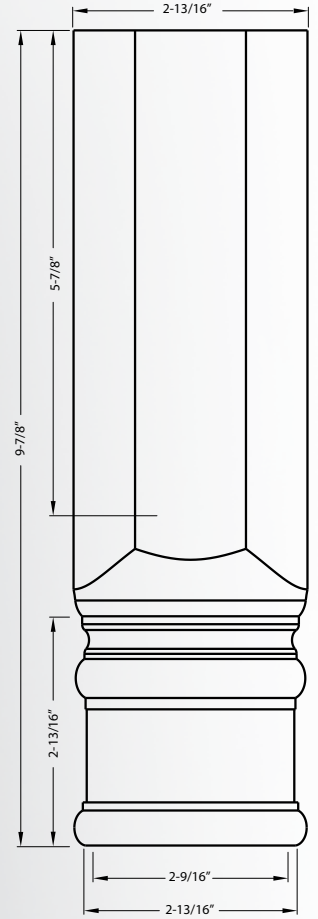

TB1A

Width	Depth	Height
2-13/16"	1-1/4"	9-7/8"

Carton Quantity: 50

Alder, Cherry, Hard Maple, Oak, Rubberwood