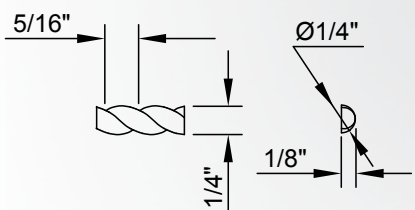

RMH14_{xx}			
Height	Depth	Sold in Multiples of:	Alder (ALD), Cherry (CH), Hard Maple (HMP), Oak (OK), Poplar (POP)
1/4"	1/8"	64 linear feet (8 sticks)