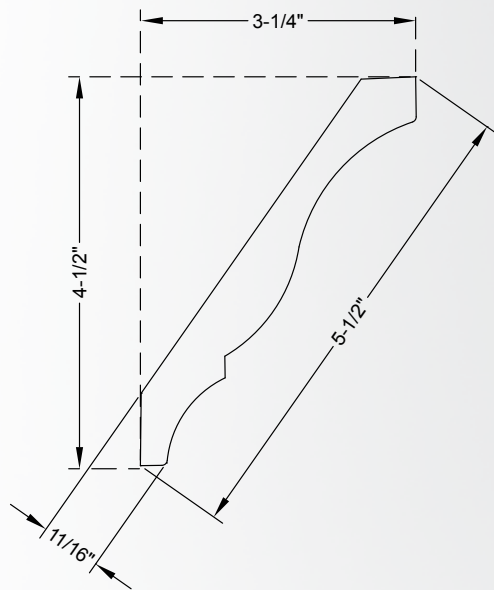

Standard Crown

Priced by the linear foot (LF) and sold by the 8' stick.
Sold in multiples designated in item tables below.

SC15XX[†]

Height	Depth	Sold in Multiples of:	Oak (OK)
6-1/2"	3/4"	24 linear feet (3 sticks)	