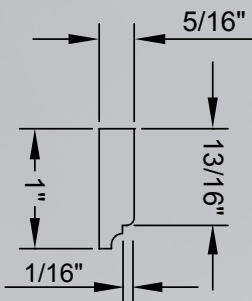

Dentil

Moulding & Trim

"xx" in item number represents species code

Shown actual size

DEN1xx[†]

Height	Depth	Sold in Multiples of:	Species
1-1/4"	1/2"	24 linear feet (3 sticks)	Alder (ALD), Hard Maple (HMP)

DEN10xx[†]

Height	Depth	Sold in Multiples of:	Species
1"	5/16"	40 linear feet (5 sticks)	Poplar (POP)

Shown actual size

Priced by the linear foot (LF) and sold by the 8' stick.
Sold in multiples designated in item tables below.