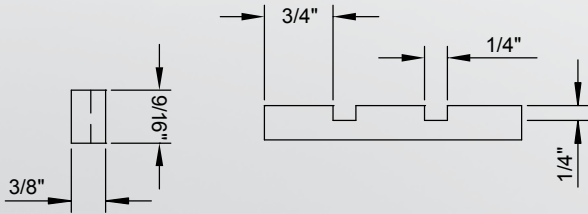

"xx" in item number represents species code

Shown actual size

DEN21xx			
<i>Height</i>	<i>Depth</i>	Sold in Multiples of: 64 linear feet (8 sticks)	Alder (ALD), Cherry (CH), Hard Maple (HMP), Oak (OK), Poplar (POP)
9/16"	3/8"