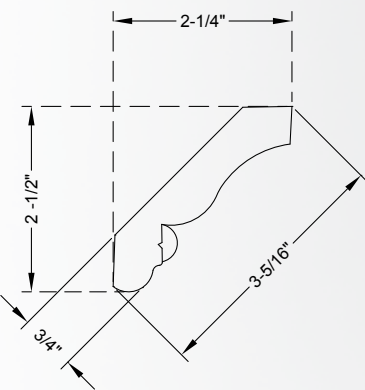

SC2R-_{XX}

Height	Depth	Sold in Multiples of: 24 linear feet (3 sticks)	Alder (ALD), Cherry (CH), Hard Maple (HMP), Oak (OK), Poplar (POP)
3-5/16"	3/4"