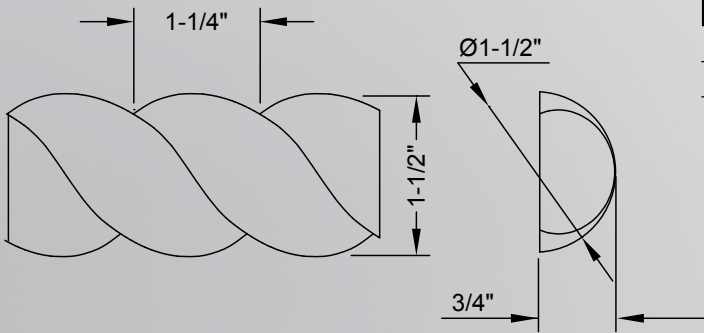

Shown actual size

RMH150xx

Height	Depth	Sold in Multiples of:	Species
1-1/2"	3/4"	24 linear feet (3 sticks)	Alder (ALD), Hard Maple (HMP)

RMH150Bxx

Height	Depth	Sold in Multiples of:	Species
1-1/2"	3/4"	24 linear feet (3 sticks)	Alder (ALD), Cherry (CH), Hard Maple (HMP), Oak (OK), Poplar (POP)