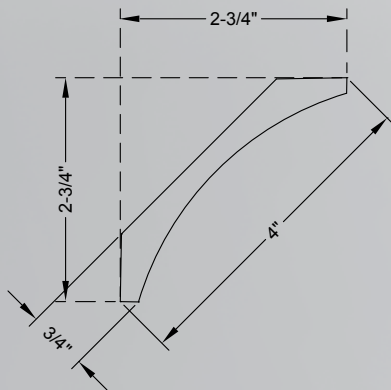

COV-4-xx

Height	Depth	Sold in Multiples of: 24 linear feet (3 sticks)	Alder (ALD), Cherry (CH), Hard Maple (HMP), Oak (OK), Poplar (POP)
4"	3/4"