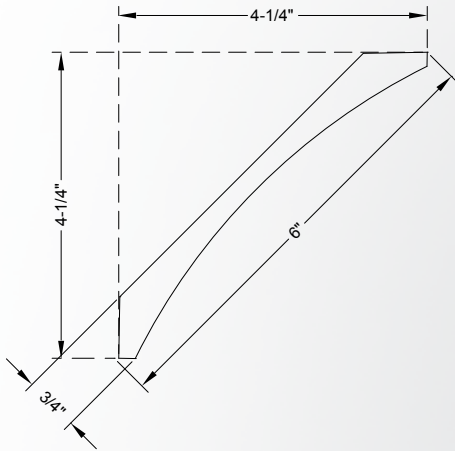

Cove Crown

Priced by the linear foot (LF) and sold by the 8' stick.
Sold in multiples designated in item tables below.

COV-6-XX

Height	Depth	Sold in Multiples of: 24 linear feet (3 sticks)	Alder (ALD), Cherry (CH), Hard Maple (HMP), Oak (OK), Poplar (POP)
6"	3/4"