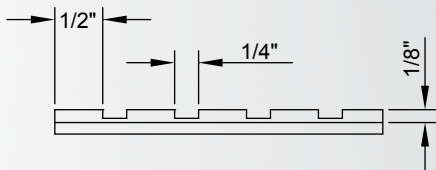

DEN18^{XX}

Height	Depth	Sold in Multiples of: 64 linear feet (8 sticks)	Alder (ALD), Cherry (CH), Hard Maple (HMP), Oak (OK), Poplar (POP)
5/8"	1/4"