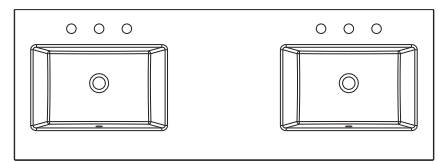

TOPR61RE (integrated bowl)